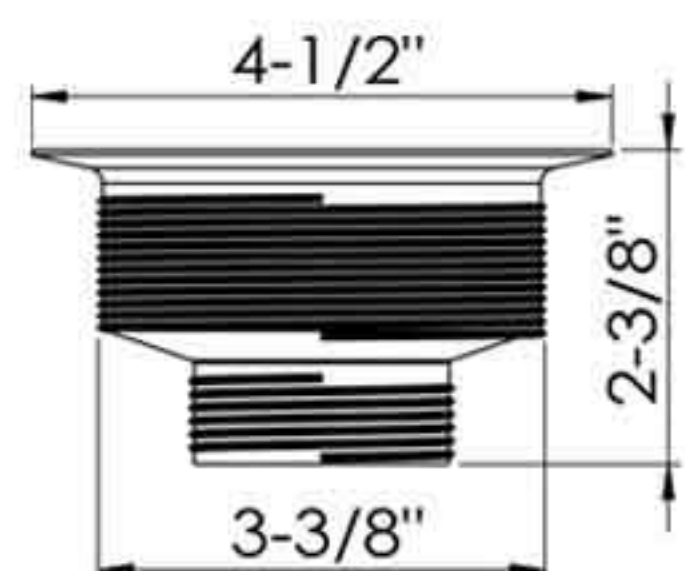

D78-018

4-1/2" Threaded body sink strainer
Replaceable S.S. basket
with plastic fixed post
Zinc lock nut
YZP zinc coupling nut
50pcs/13.5kgs/14.5kgs/1.65cufts

22-008

Basket only