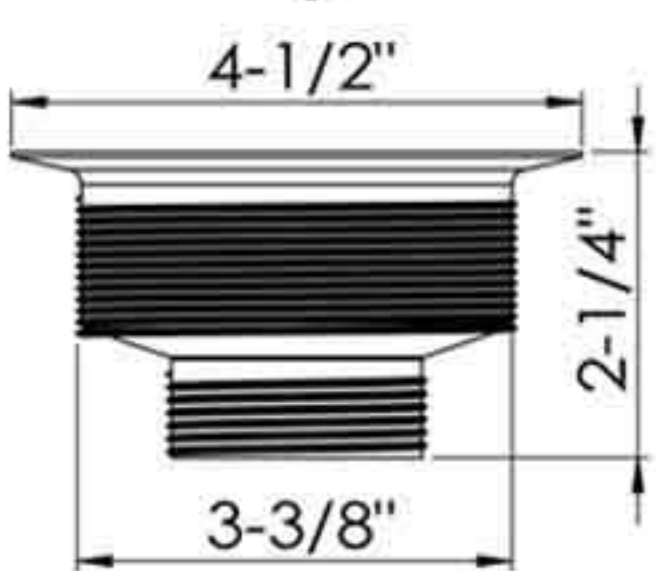

D78-021

4-1/2" Threaded body sink strainer
Replaceable S.S. basket
with adjustable drop post
Zinc lock nut
YZP zinc coupling nut
50pcs/13.5kgs/14.5kgs/1.65cufts

D78-021-BS Basket only