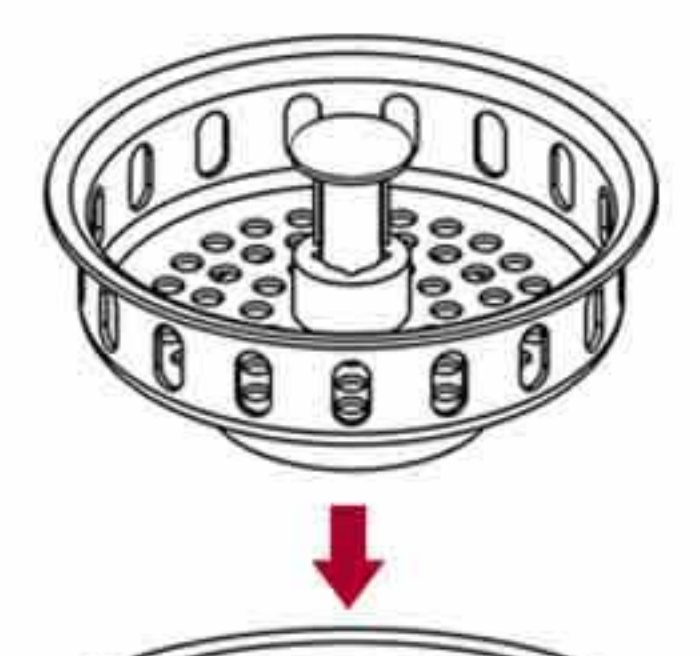

22-003-BS

Basket only

D78-023

4-1/2" Threaded cup sink strainer
Slotted S.S. basket
with spin lock post
Zinc lock nut
YZP zinc coupling nut
50pcs/13.5kgs/14.5kgs/1.65cufts

D78-023-BS

Basket only

Ball lock post

Fixed post

Spring clip post

Spin lock post

Turn and seal basket

Adjustable drop post

Basket Post Style

Bar Sink Strainer

*Fits 1-7/8" to 2-1/4" bar sink opening *Polished or brushed finish

22-006

Brass bar sink strainer in chrome
Deep strainer basket
Zinc lock nut
YZP zinc coupling nut
Fits 1-7/8" - 2-1/2" sink opening
100pcs/20kgs/21kgs/1.7cufts

22-006-BS

Basket only

22-009

S.S. bar sink strainer
Rubber 4 prong basket
Zinc lock nut
YZP zinc coupling nut
Fits 1-7/8" - 2-1/4" sink opening
100pcs/13kgs/14kgs/1.2cufts

D81-006

Basket only

22-010 Flat grid strainer set

23-005 3 Prong grid only

S.S. bar sink strainer
Zinc lock nut
YZP zinc coupling nut
Fits 1-7/8" - 2-1/4" sink opening
100pcs/13kgs/14kgs/1.2cufts

22-011 Rubber stopper strainer set