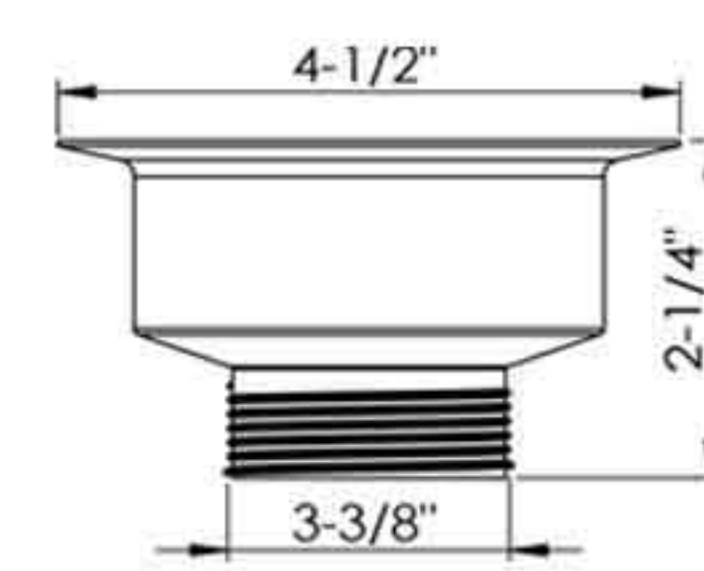

D78-001

4-1/2" Duo deep cup sink strainer
S.S. basket with plastic fixed post
Brass coupling nut
3 bolt triangle flange installation
50pcs/18kgs/19kgs/2.3cufts

22-008 Basket only

22-001

4-1/2" Duo deep cup sink strainer
S.S. basket with plastic fixed post
YZP zinc coupling nut
3 bolt hexagon flange installation
50pcs/18kgs/19kgs/2.3cufts

22-008 Basket only

Threaded Body Kitchen Sink Strainer

* Fits 3-1/2" to 4" drain opening * All available in SUS304 & SUS430 * Polished or brushed finish

D78-017

4-1/2" brass sink strainer
Threaded body in chrome
Replaceable S.S. basket
with plastic fixed post
Brass lock nut
Brass coupling nut
50pcs/13.5kgs/14.5kgs/1.65cufts

22-008

Basket only

D78-018

4-1/2" Threaded body sink strainer
Replaceable S.S. basket
with plastic fixed post
Zinc lock nut
YZP zinc coupling nut
50pcs/13.5kgs/14.5kgs/1.65cufts

22-008

Basket only

22-002

4-1/2" Threaded body sink strainer
Replaceable S.S. basket
with C.P. plastic fixed post
Zinc lock nut
Finish: CP, ORB, Antique brass
YZP zinc coupling nut
50pcs/13.5kgs/14.5kgs/1.65cufts

22-008

Basket only

22-013

4-1/2" Plastic sink strainer
Black threaded body
Replaceable S.S. basket
with C.P. plastic fixed post
Plastic lock nut and coupling nut
50pcs/7.5kgs/8.5kgs/1.7cufts

22-013-BS

Basket only

D78-020

4-1/2" Threaded body sink strainer
Replaceable S.S. basket
with spring clip post
Brass lock nut
Brass coupling nut
50pcs/13.5kgs/14.5kgs/1.65cufts

D78-020-BS Basket only

D78-021

4-1/2" Threaded body sink strainer
Replaceable S.S. basket
with adjustable drop post
Zinc lock nut
YZP zinc coupling nut
50pcs/13.5kgs/14.5kgs/1.65cufts

D78-021-BS Basket only

* Products should be subject to actual samples.

Are Sheng Industry Co., Ltd.