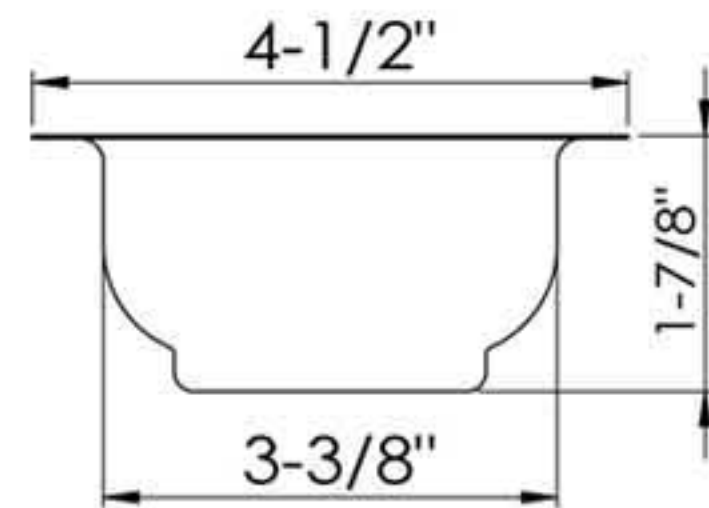

D78-011

4-1/2" Duo deep cup sink strainer
Replaceable S.S. basket
with plastic fixed post
Zinc lock nut
YZP zinc coupling nut
50pcs/18kgs/19kgs/2.3cufts

22-008

Basket only

D78-012

4-1/2" Duo deep cup sink strainer
Replaceable S.S. basket
with long plastic fixed post
Zinc lock nut
YZP zinc coupling nut
50pcs/18kgs/19kgs/2.3cufts