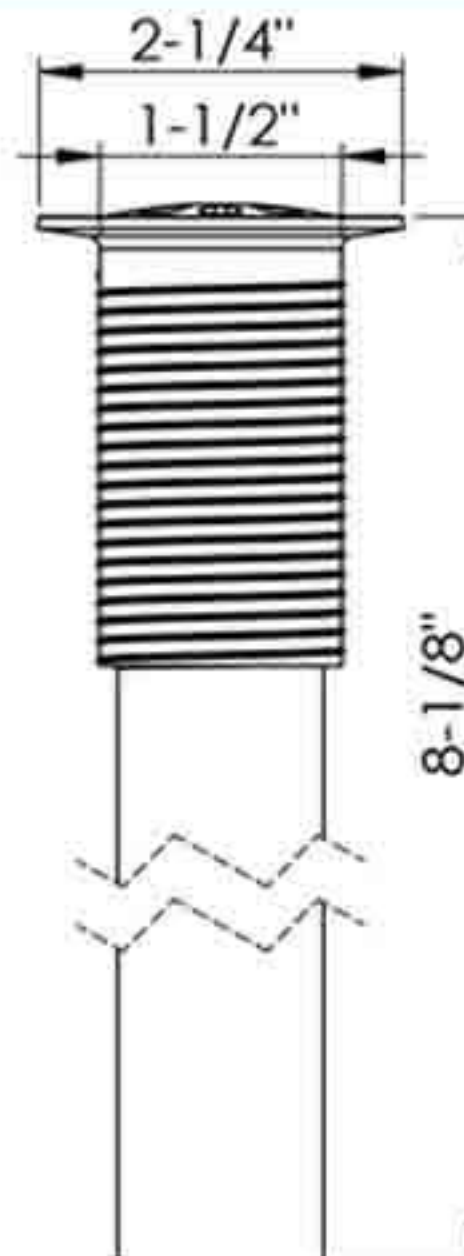

04-036

Lavatory sink non-closing grid drain
Without overflow holes
With 1-1/4" tailpiece
Heavy duty brass construction
Fits 1-5/8" sink drain hole
Finish: CP, SN, PVD, ORB
Antique brass, Black
50pcs/14.5kgs/15.5kgs/2cufts