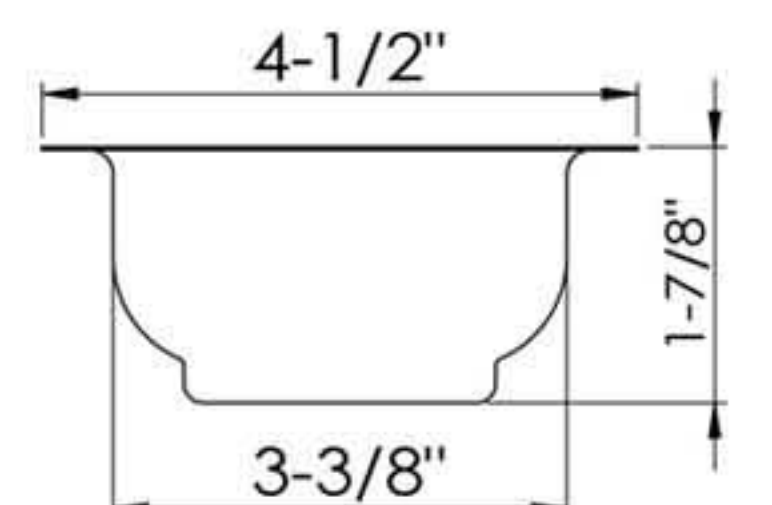

Basket only

D78-003

4-1/2" Duo deep cup sink strainer
Replaceable S.S. basket
with arrow clip post
Brass lock nut
Brass coupling nut
50pcs/18kgs/19kgs/2.3cufts

D78-003-BS

Basket only

D78-014

4-1/2" Duo deep cup sink strainer
Replaceable S.S. basket
with spring clip post
Zinc lock nut
YZP zinc coupling nut
50pcs/18kgs/19kgs/2.3cufts