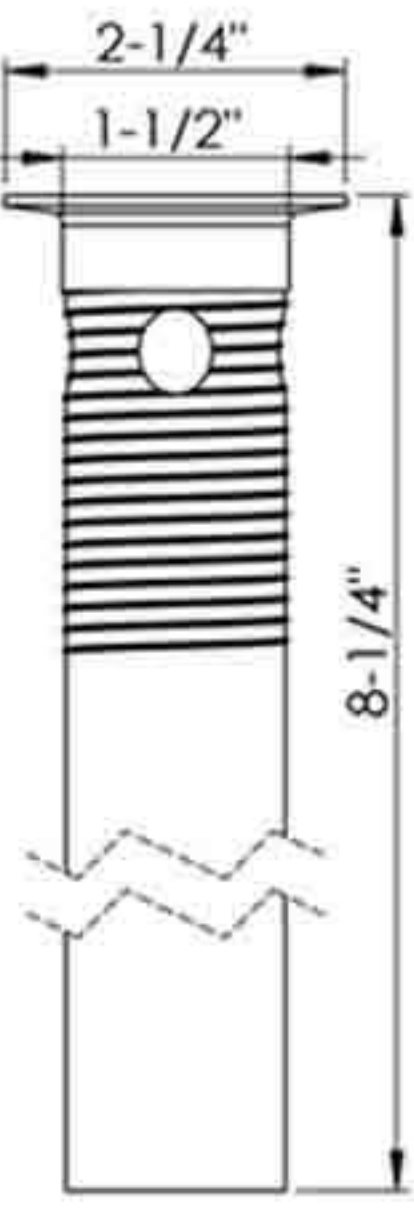

*Brass body with brass nut and brass tailpiece

B29-07

Lavatory sink lift & turn pop-up drain
With oval overflow holes
With 1-1/4" tailpiece
Heavy duty brass construction
Fits 1-5/8" sink drain hole
Finish: CP, SN, PVD, ORB
Antique brass, Black
50pcs/20kgs/21kgs/2cufts