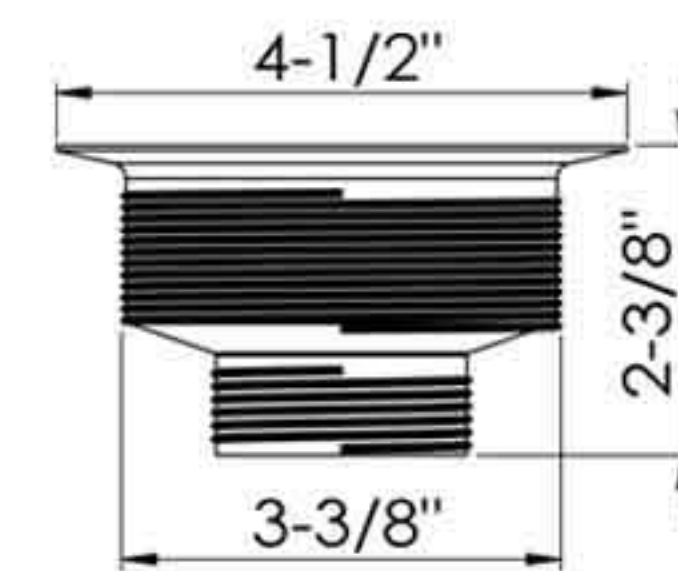

22-008

Basket only

**D78-018**

4-1/2" Threaded body sink strainer
Replaceable S.S. basket
with plastic fixed post
Zinc lock nut
YZP zinc coupling nut
50pcs/13.5kgs/14.5kgs/1.65cufts

22-008

Basket only

**22-002**