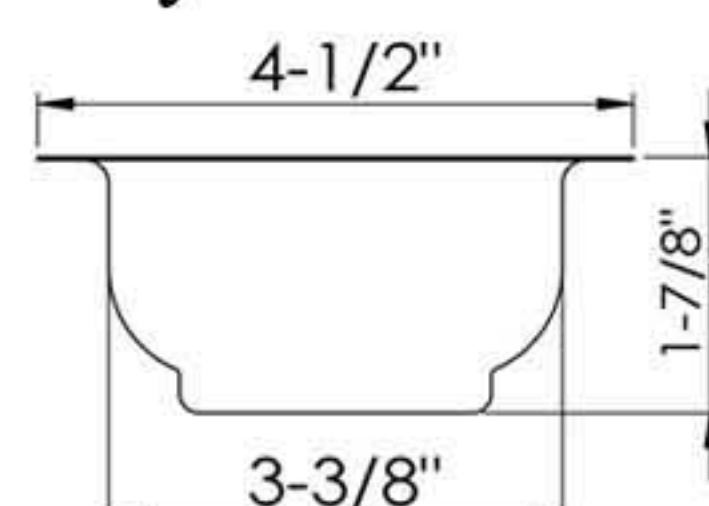

D81-005

Basket only

D78-016

4-1/2" Duo deep cup sink strainer
S.S. basket with plastic fixed post
YZP zinc coupling nut
3 bolt triangle flange installation
Extended threaded shank
50pcs/20kgs/21kgs/2.7cufts

22-008

Basket only