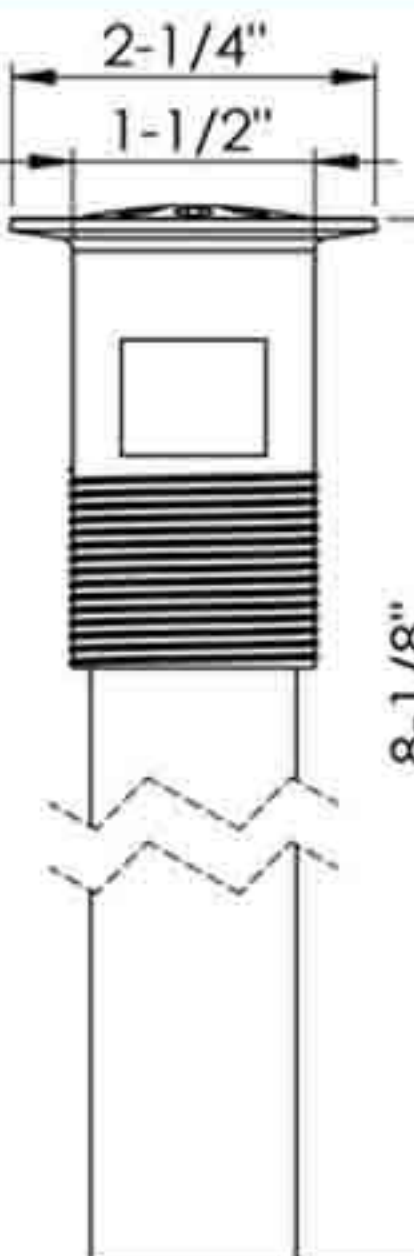

04-035

Lavatory sink non-closing grid drain
With square overflow holes
With 1-1/4" tailpiece
Heavy duty brass construction
Fits 1-5/8" sink drain hole
Finish: CP, SN, PVD, ORB
Antique brass, Black
50pcs/14.5kgs/15.5kgs/2cufts