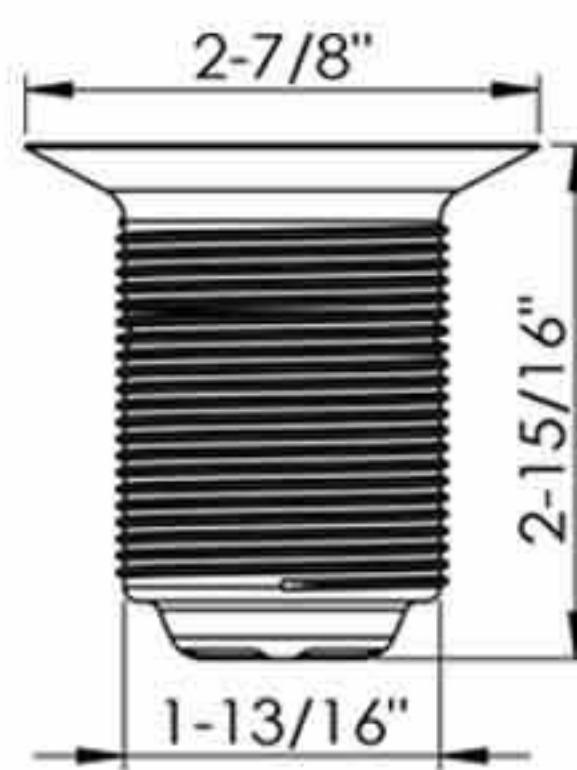

22-009

S.S. bar sink strainer
Rubber 4 prong basket
Zinc lock nut
YZP zinc coupling nut
Fits 1-7/8" - 2-1/4" sink opening
100pcs/13kgs/14kgs/1.2cufts

D81-006

Basket only