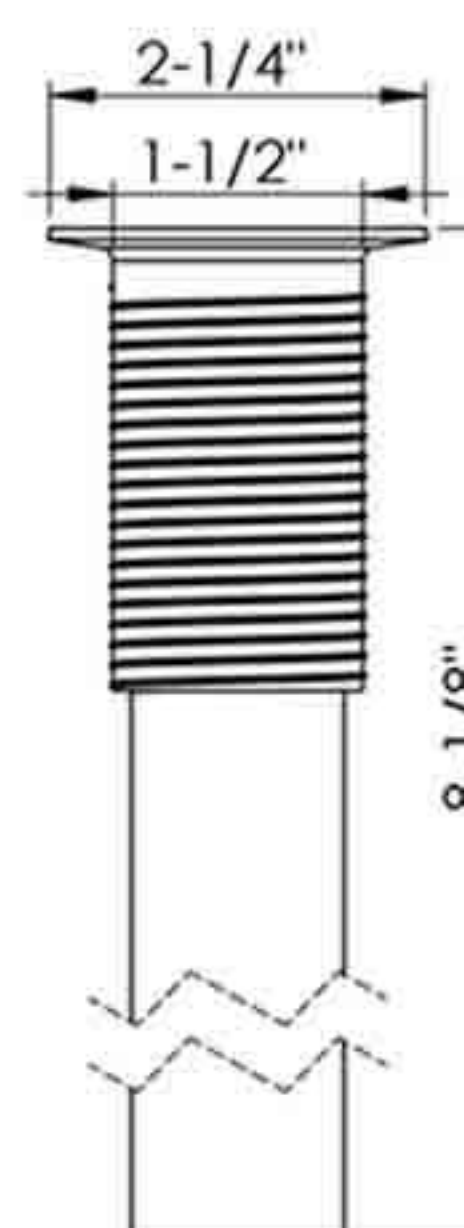

04-034

Lavatory sink non-closing grid drain
Without overflow holes
With 1-1/4" tailpiece
Heavy duty brass construction
Fits 1-5/8" sink drain hole
Finish: CP, SN, PVD, ORB
Antique brass, Black
50pcs/14.5kgs/15.5kgs/2cufts