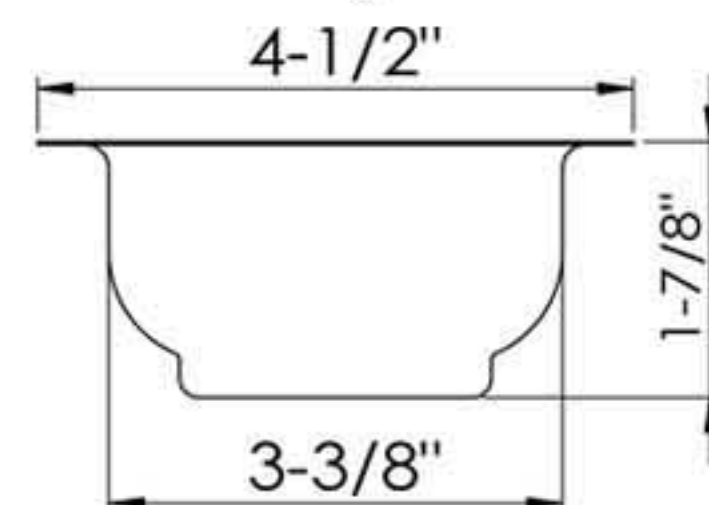

D78-013-BS

Basket only

D78-003

4-1/2" Duo deep cup sink strainer
Replaceable S.S. basket
with arrow clip post
Brass lock nut
Brass coupling nut
50pcs/18kgs/19kgs/2.3cufts