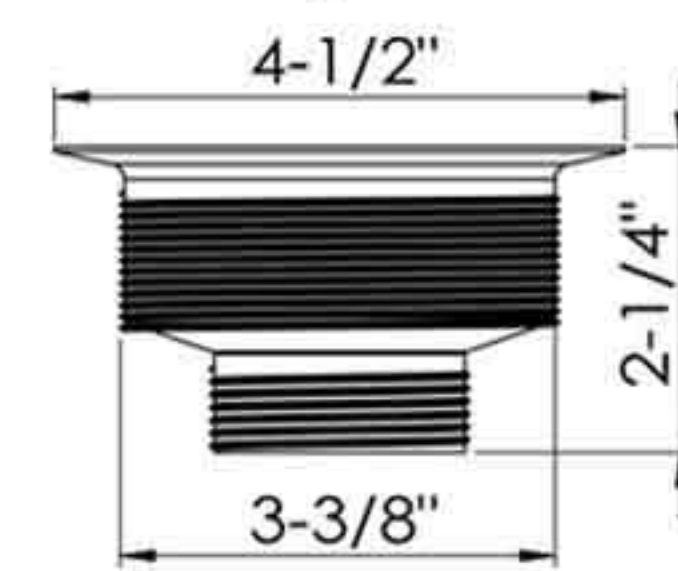

D78-001

4-1/2" Duo deep cup sink strainer
S.S. basket with plastic fixed post
Brass coupling nut
3 bolt triangle flange installation
50pcs/18kgs/19kgs/2.3cufts

22-008 Basket only

22-001

4-1/2" Duo deep cup sink strainer
S.S. basket with plastic fixed post
YZP zinc coupling nut
3 bolt hexagon flange installation
50pcs/18kgs/19kgs/2.3cufts

22-008 Basket only

Threaded Body Kitchen Sink Strainer

* Fits 3-1/2" to 4" drain opening * All available in SUS304 & SUS430 * Polished or brushed finish

D78-017

4-1/2" brass sink strainer
Threaded body in chrome
Replaceable S.S. basket
with plastic fixed post
Brass lock nut
Brass coupling nut
50pcs/13.5kgs/14.5kgs/1.65cufts

22-008

Basket only

D78-018

4-1/2" Threaded body sink strainer
Replaceable S.S. basket
with plastic fixed post
Zinc lock nut
YZP zinc coupling nut
50pcs/13.5kgs/14.5kgs/1.65cufts

22-008

Basket only

22-002

4-1/2" Threaded body sink strainer
Replaceable S.S. basket
with C.P. plastic fixed post
Zinc lock nut
Finish: CP, ORB, Antique brass
YZP zinc coupling nut
50pcs/13.5kgs/14.5kgs/1.65cufts

22-008

Basket only

22-013

4-1/2" Plastic sink strainer
Black threaded body
Replaceable S.S. basket
with C.P. plastic fixed post
Plastic lock nut and coupling nut
50pcs/7.5kgs/8.5kgs/1.7cufts

22-013-BS

Basket only

D78-020

4-1/2" Threaded body sink strainer
Replaceable S.S. basket
with spring clip post
Brass lock nut
Brass coupling nut
50pcs/13.5kgs/14.5kgs/1.65cufts

D78-020-BS Basket only

D78-021

4-1/2" Threaded body sink strainer
Replaceable S.S. basket
with adjustable drop post
Zinc lock nut
YZP zinc coupling nut
50pcs/13.5kgs/14.5kgs/1.65cufts

D78-021-BS Basket only

* Products should be subject to actual samples.

Are Sheng Industry Co., Ltd.