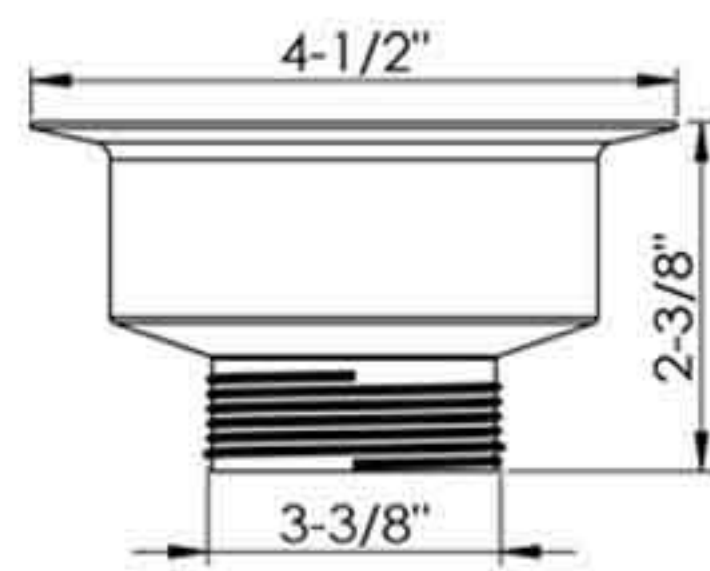

22-001

4-1/2" Duo deep cup sink strainer
S.S. basket with plastic fixed post
YZP zinc coupling nut
3 bolt hexagon flange installation
50pcs/18kgs/19kgs/2.3cufts

22-008 Basket only