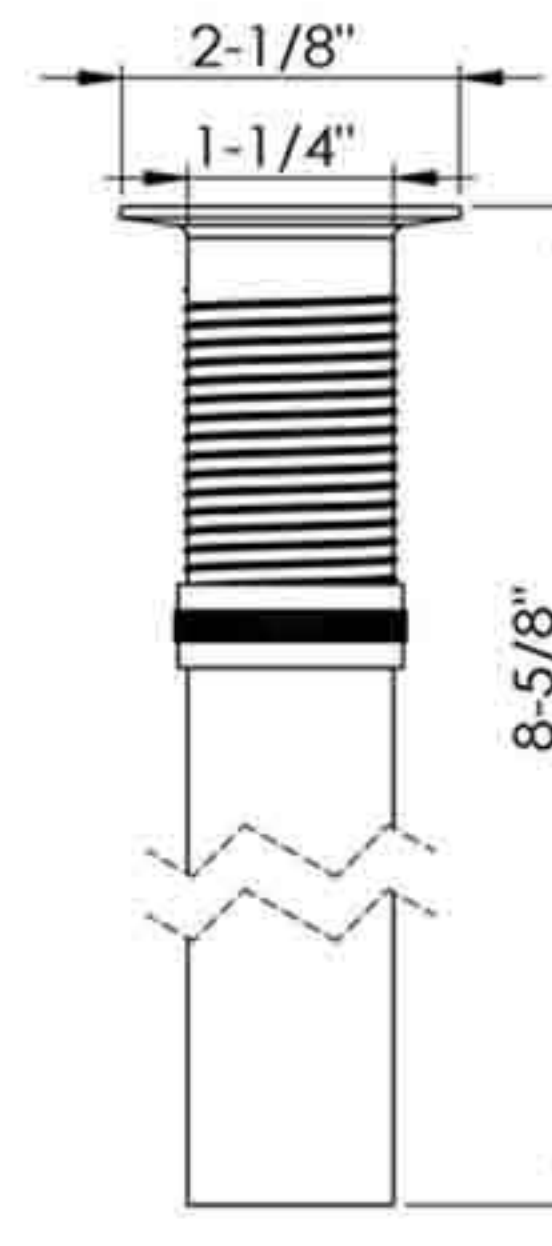

04-033

Lavatory sink pull-out plug drain
Without overflow holes
With 1-1/4" tailpiece
With black rubber stopper and brass chain
Brass construction
Fits 1-1/2" sink drain hole
Finish: CP
50pcs/12kgs/13kgs/2cufts