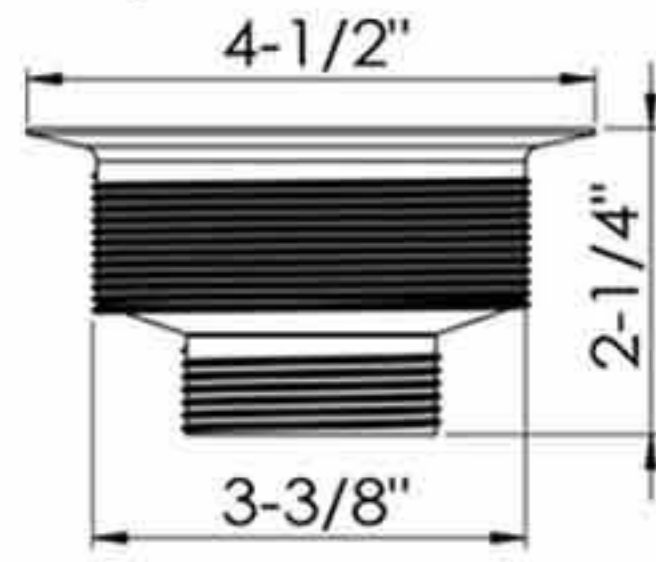

D81-003 Basket only

22-003

4-1/2" Threaded cup sink strainer
Replaceable S.S. basket
with spin lock post
Zinc lock nut
YZP zinc coupling nut
50pcs/13.5kgs/14.5kgs/1.65cufts