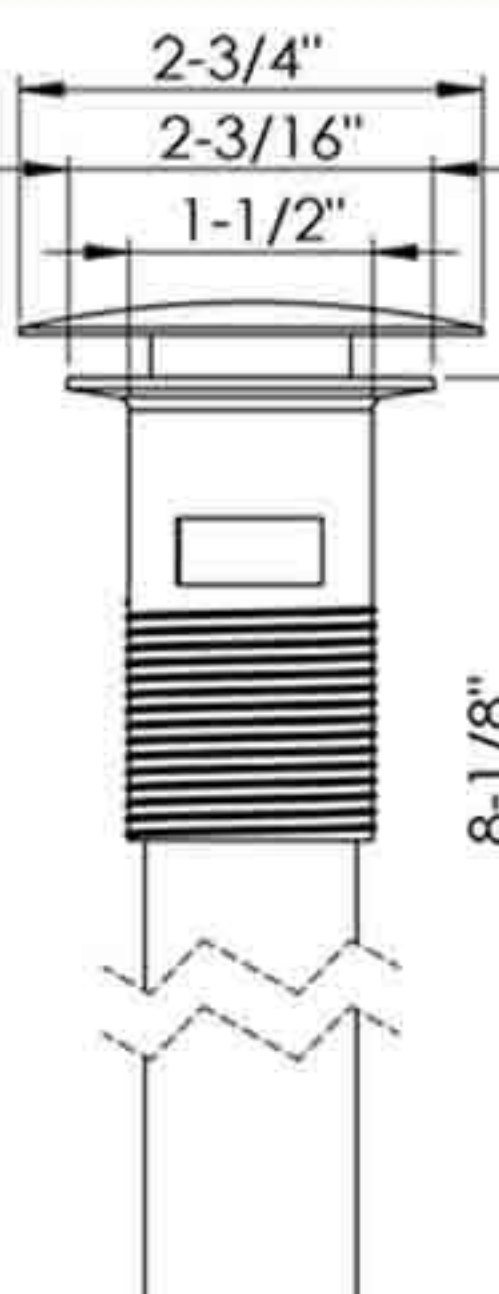

04-037

Lavatory sink non-closing drain
Large decorative round cap style
With square overflow holes
With 1-1/4" tailpiece
Heavy duty brass construction
Fits 1-5/8" sink drain hole
Finish: CP, SN, PVD, ORB
Antique brass, Black
50pcs/17.6kgs/18.6kgs/2.6cufts