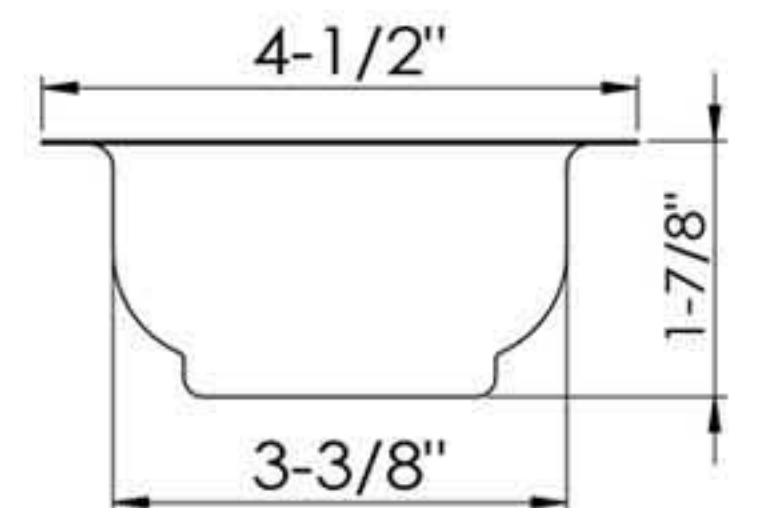

D78-012-BS

Basket only

D78-013

4-1/2" Duo deep cup sink strainer
Replaceable S.S. basket
with spring clip post
Zinc lock nut
YZP zinc coupling nut
Extended threaded shank
50pcs/22kgs/23kgs/2.7cufts