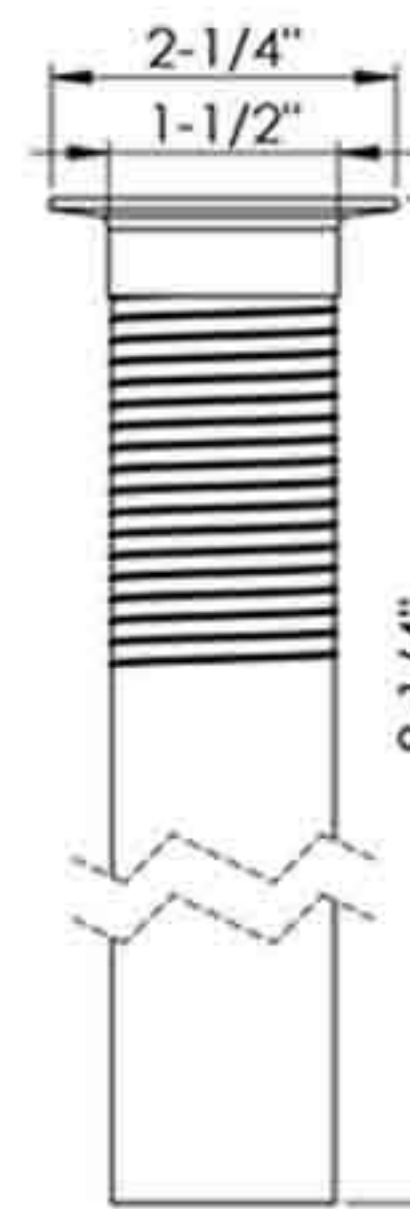

*Brass body with brass nut and brass tailpiece

B29-07

Lavatory sink lift & turn pop-up drain
With oval overflow holes
With 1-1/4" tailpiece
Heavy duty brass construction
Fits 1-5/8" sink drain hole
Finish: CP, SN, PVD, ORB
Antique brass, Black
50pcs/20kgs/21kgs/2cufts