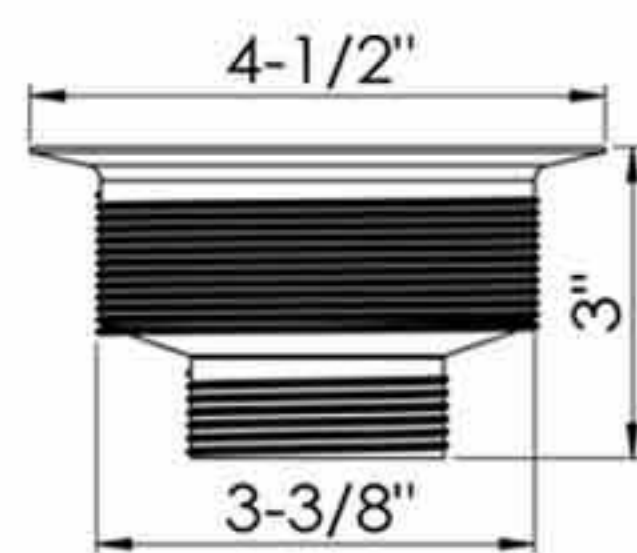

22-003-BS

Basket only

D78-023

4-1/2" Threaded cup sink strainer
Slotted S.S. basket
with spin lock post
Zinc lock nut
YZP zinc coupling nut
50pcs/13.5kgs/14.5kgs/1.65cufts

D78-023-BS

Basket only

Ball lock post