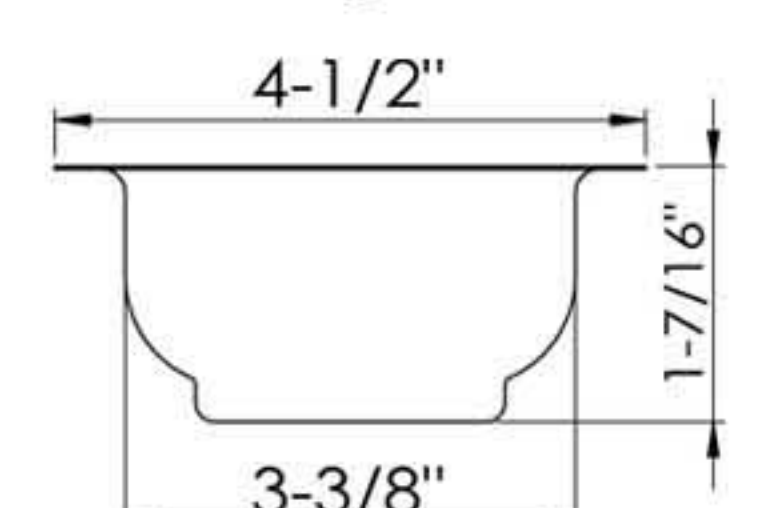

D78-014-BS

Basket only

D78-002

4-1/2" Duo deep cup sink strainer
Replaceable S.S. basket
with long spring clip post
Zinc lock nut
YZP zinc coupling nut
50pcs/18kgs/19kgs/2.3cufts

D78-002-BS

Basket only

D78-015