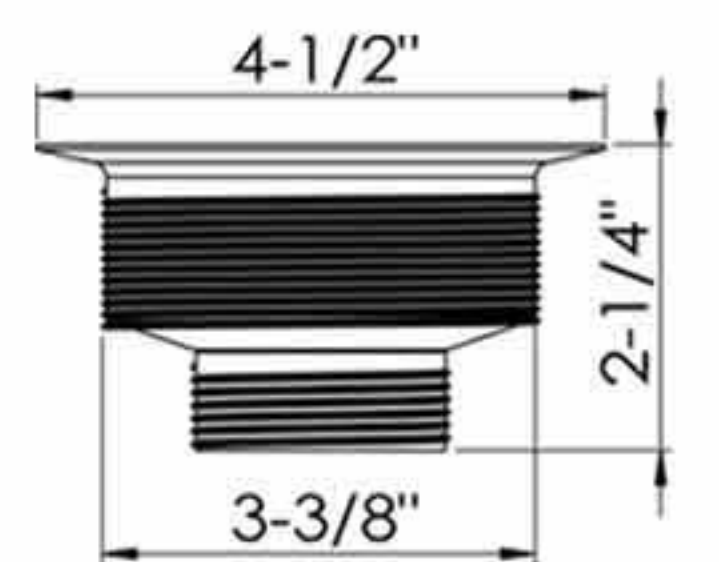

22-003-BS

Basket only

D78-023

4-1/2" Threaded cup sink strainer
Slotted S.S. basket
with spin lock post
Zinc lock nut
YZP zinc coupling nut
50pcs/13.5kgs/14.5kgs/1.65cufts

D78-023-BS

Basket only