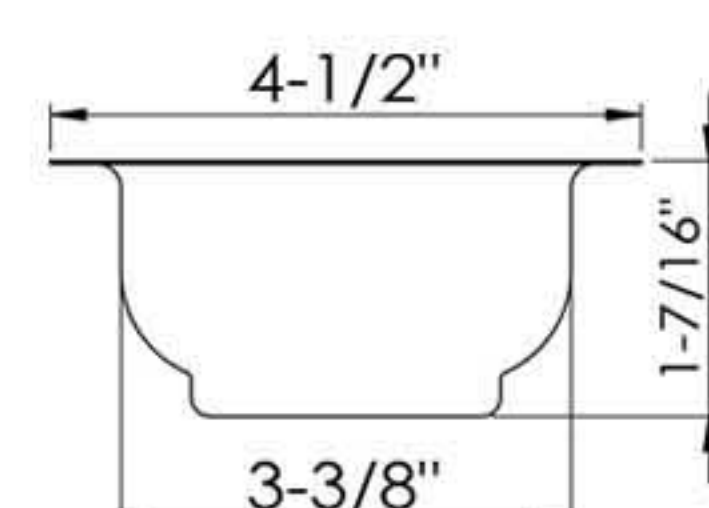

D78-014-BS

Basket only

D78-002

4-1/2" Duo deep cup sink strainer
Replaceable S.S. basket
with long spring clip post
Zinc lock nut
YZP zinc coupling nut
50pcs/18kgs/19kgs/2.3cufts