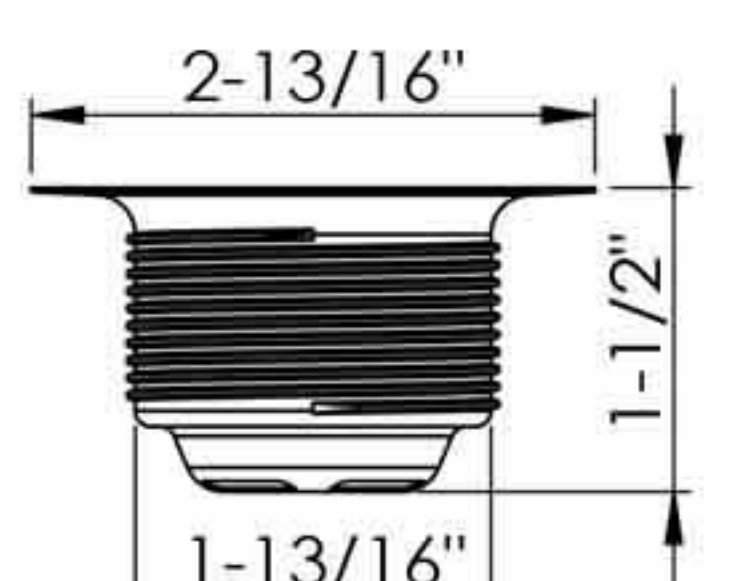

D78-022

4-1/2" Threaded cup sink strainer
Slotted S.S. basket
with spin lock post
Zinc lock nut
YZP zinc coupling nut
50pcs/13.5kgs/14.5kgs/1.65cufts

D81-003 Basket only

22-003

4-1/2" Threaded cup sink strainer
Replaceable S.S. basket
with spin lock post
Zinc lock nut
YZP zinc coupling nut
50pcs/13.5kgs/14.5kgs/1.65cufts

22-003-BS

Basket only

D78-023

4-1/2" Threaded cup sink strainer
Slotted S.S. basket
with spin lock post
Zinc lock nut
YZP zinc coupling nut
50pcs/13.5kgs/14.5kgs/1.65cufts

D78-023-BS

Basket only

Adjustable drop post

Basket Post Style

Bar Sink Strainer

*Fits 1-7/8" to 2-1/4" bar sink opening *Polished or brushed finish

22-006

Brass bar sink strainer in chrome
Deep strainer basket
Zinc lock nut
YZP zinc coupling nut
Fits 1-7/8" - 2-1/2" sink opening
100pcs/20kgs/21kgs/1.7cufts

22-006-BS

Basket only

22-009

S.S. bar sink strainer
Rubber 4 prong basket
Zinc lock nut
YZP zinc coupling nut
Fits 1-7/8" - 2-1/4" sink opening
100pcs/13kgs/14kgs/1.2cufts

D81-006

Basket only

22-010 Flat grid strainer set

23-005 3 Prong grid only

S.S. bar sink strainer
Zinc lock nut
YZP zinc coupling nut
Fits 1-7/8" - 2-1/4" sink opening
100pcs/13kgs/14kgs/1.2cufts

22-011 Rubber stopper strainer set

22-011-RS Rubber stopper only

261-027

Plastic bar sink strainer
SUS430 top
Plastic lift basket in chrome
Plastic lock nut & coupling nut
Fits 1-7/8" - 2-1/4" sink opening
100pcs/10kgs/11kgs/1.9cufts

* Products should be subject to actual samples.

Are Sheng Industry Co., Ltd.

TEL: +886-4-7510666 FAX: +886-4-7510699 <http://www.aresheng.com.tw> E-mail: amer@aresheng.com.tw