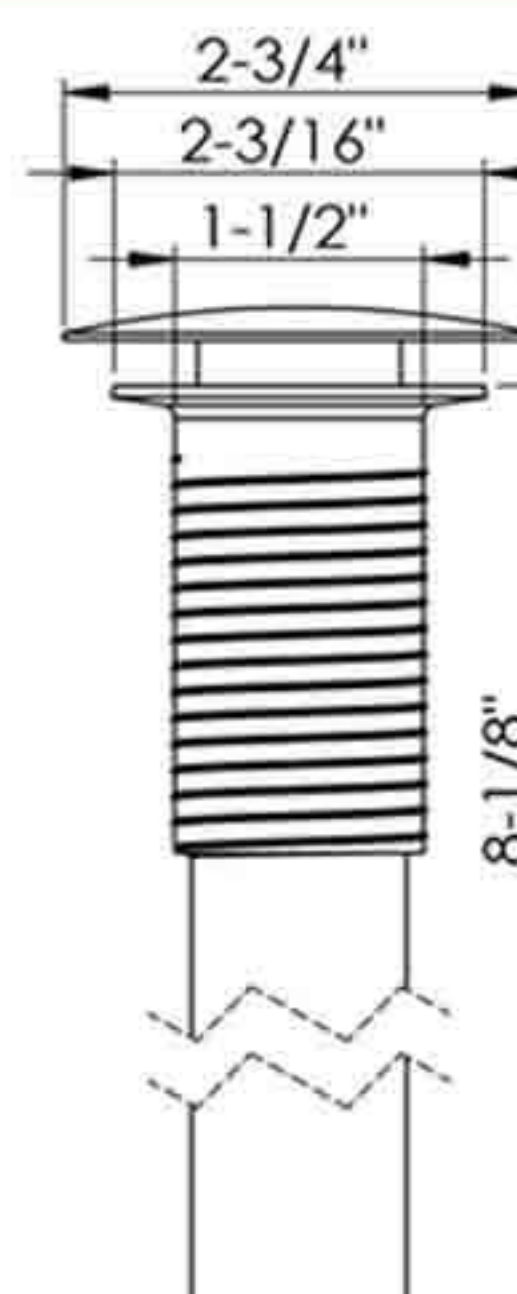

04-038

Lavatory sink non-closing drain
Large decorative round cap style
Without overflow holes
With 1-1/4" tailpiece
Heavy duty brass construction
Fits 1-5/8" sink drain hole
Finish: CP, SN, PVD, ORB
Antique brass, Black
50pcs/17.6kgs/18.6kgs/2.6cufts

* Products should be subject to actual samples.