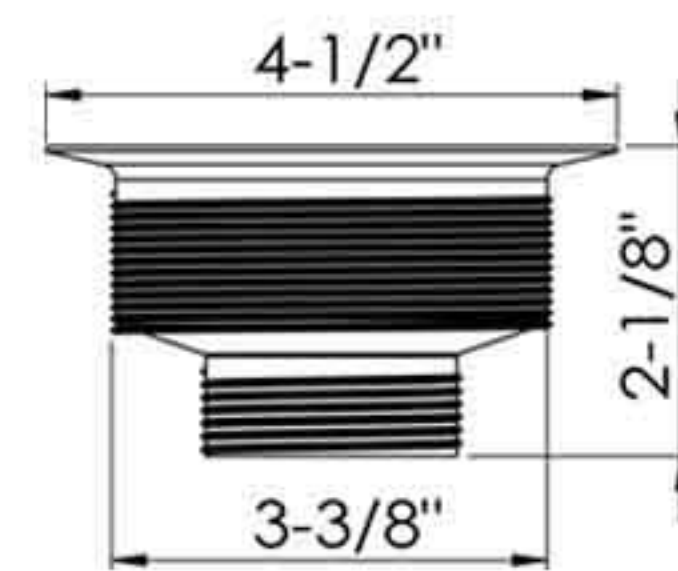

D78-020

4-1/2" Threaded body sink strainer
Replaceable S.S. basket
with spring clip post
Brass lock nut
Brass coupling nut
50pcs/13.5kgs/14.5kgs/1.65cufts

D78-020-BS Basket only