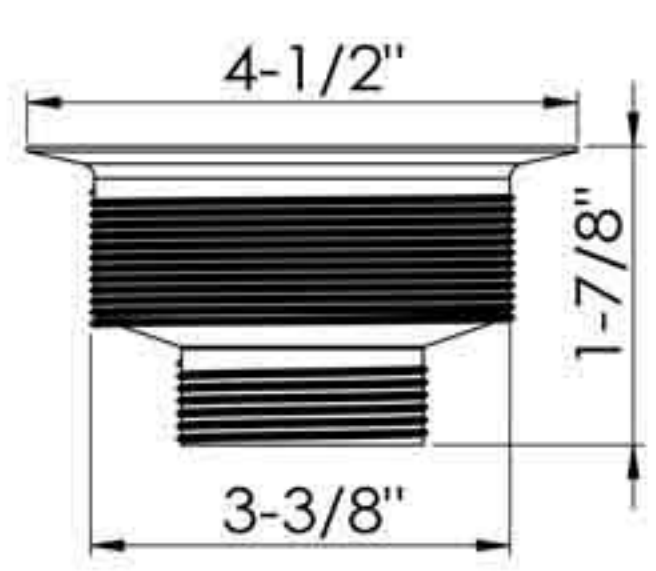

22-013

4-1/2" Plastic sink strainer
Black threaded body
Replaceable S.S. basket
with C.P. plastic fixed post
Plastic lock nut and coupling nut
50pcs/7.5kgs/8.5kgs/1.7cufts

22-013-BS

Basket only