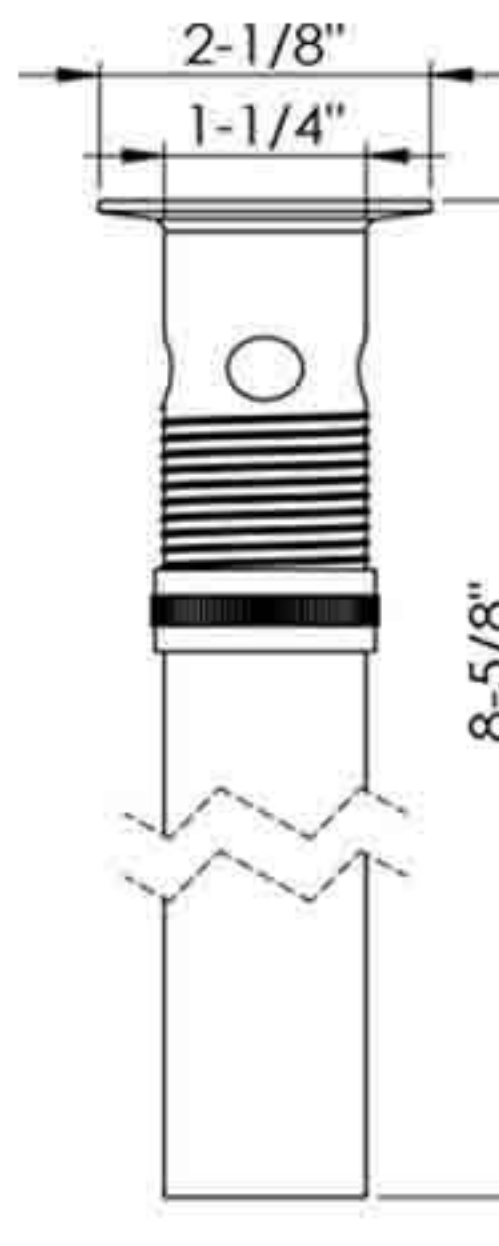

B29-11

Lavatory sink pull-out plug drain
With oval overflow holes
With 1-1/4" tailpiece
With black rubber stopper and brass chain
Brass construction
Fits 1-1/2" sink drain hole
Finish: CP
50pcs/12kgs/13kgs/2cufts