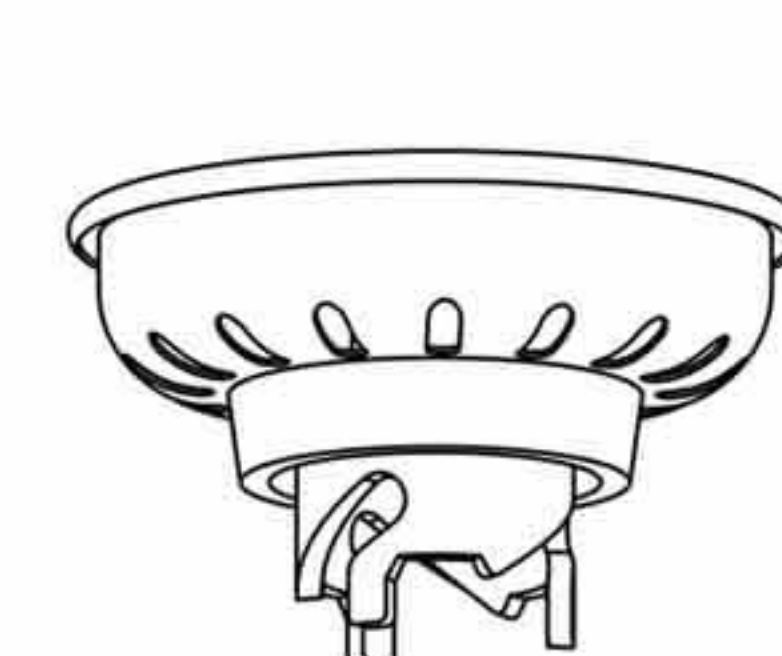

4-1/2" Threaded cup sink strainer
Slotted S.S. basket
with spin lock post
Zinc lock nut
YZP zinc coupling nut
50pcs/13.5kgs/14.5kgs/1.65cufts

D81-003 Basket only

22-003

4-1/2" Threaded cup sink strainer
Replaceable S.S. basket
with spin lock post
Zinc lock nut
YZP zinc coupling nut
50pcs/13.5kgs/14.5kgs/1.65cufts

22-003-BS

Basket only

D78-023

4-1/2" Threaded cup sink strainer
Slotted S.S. basket
with spin lock post
Zinc lock nut
YZP zinc coupling nut
50pcs/13.5kgs/14.5kgs/1.65cufts

D78-023-BS

Basket only

Ball lock post

Fixed post

Spring clip post

Spin lock post

Turn and seal basket

Adjustable drop post

Basket Post Style

Bar Sink Strainer

*Fits 1-7/8" to 2-1/4" bar sink opening *Polished or brushed finish