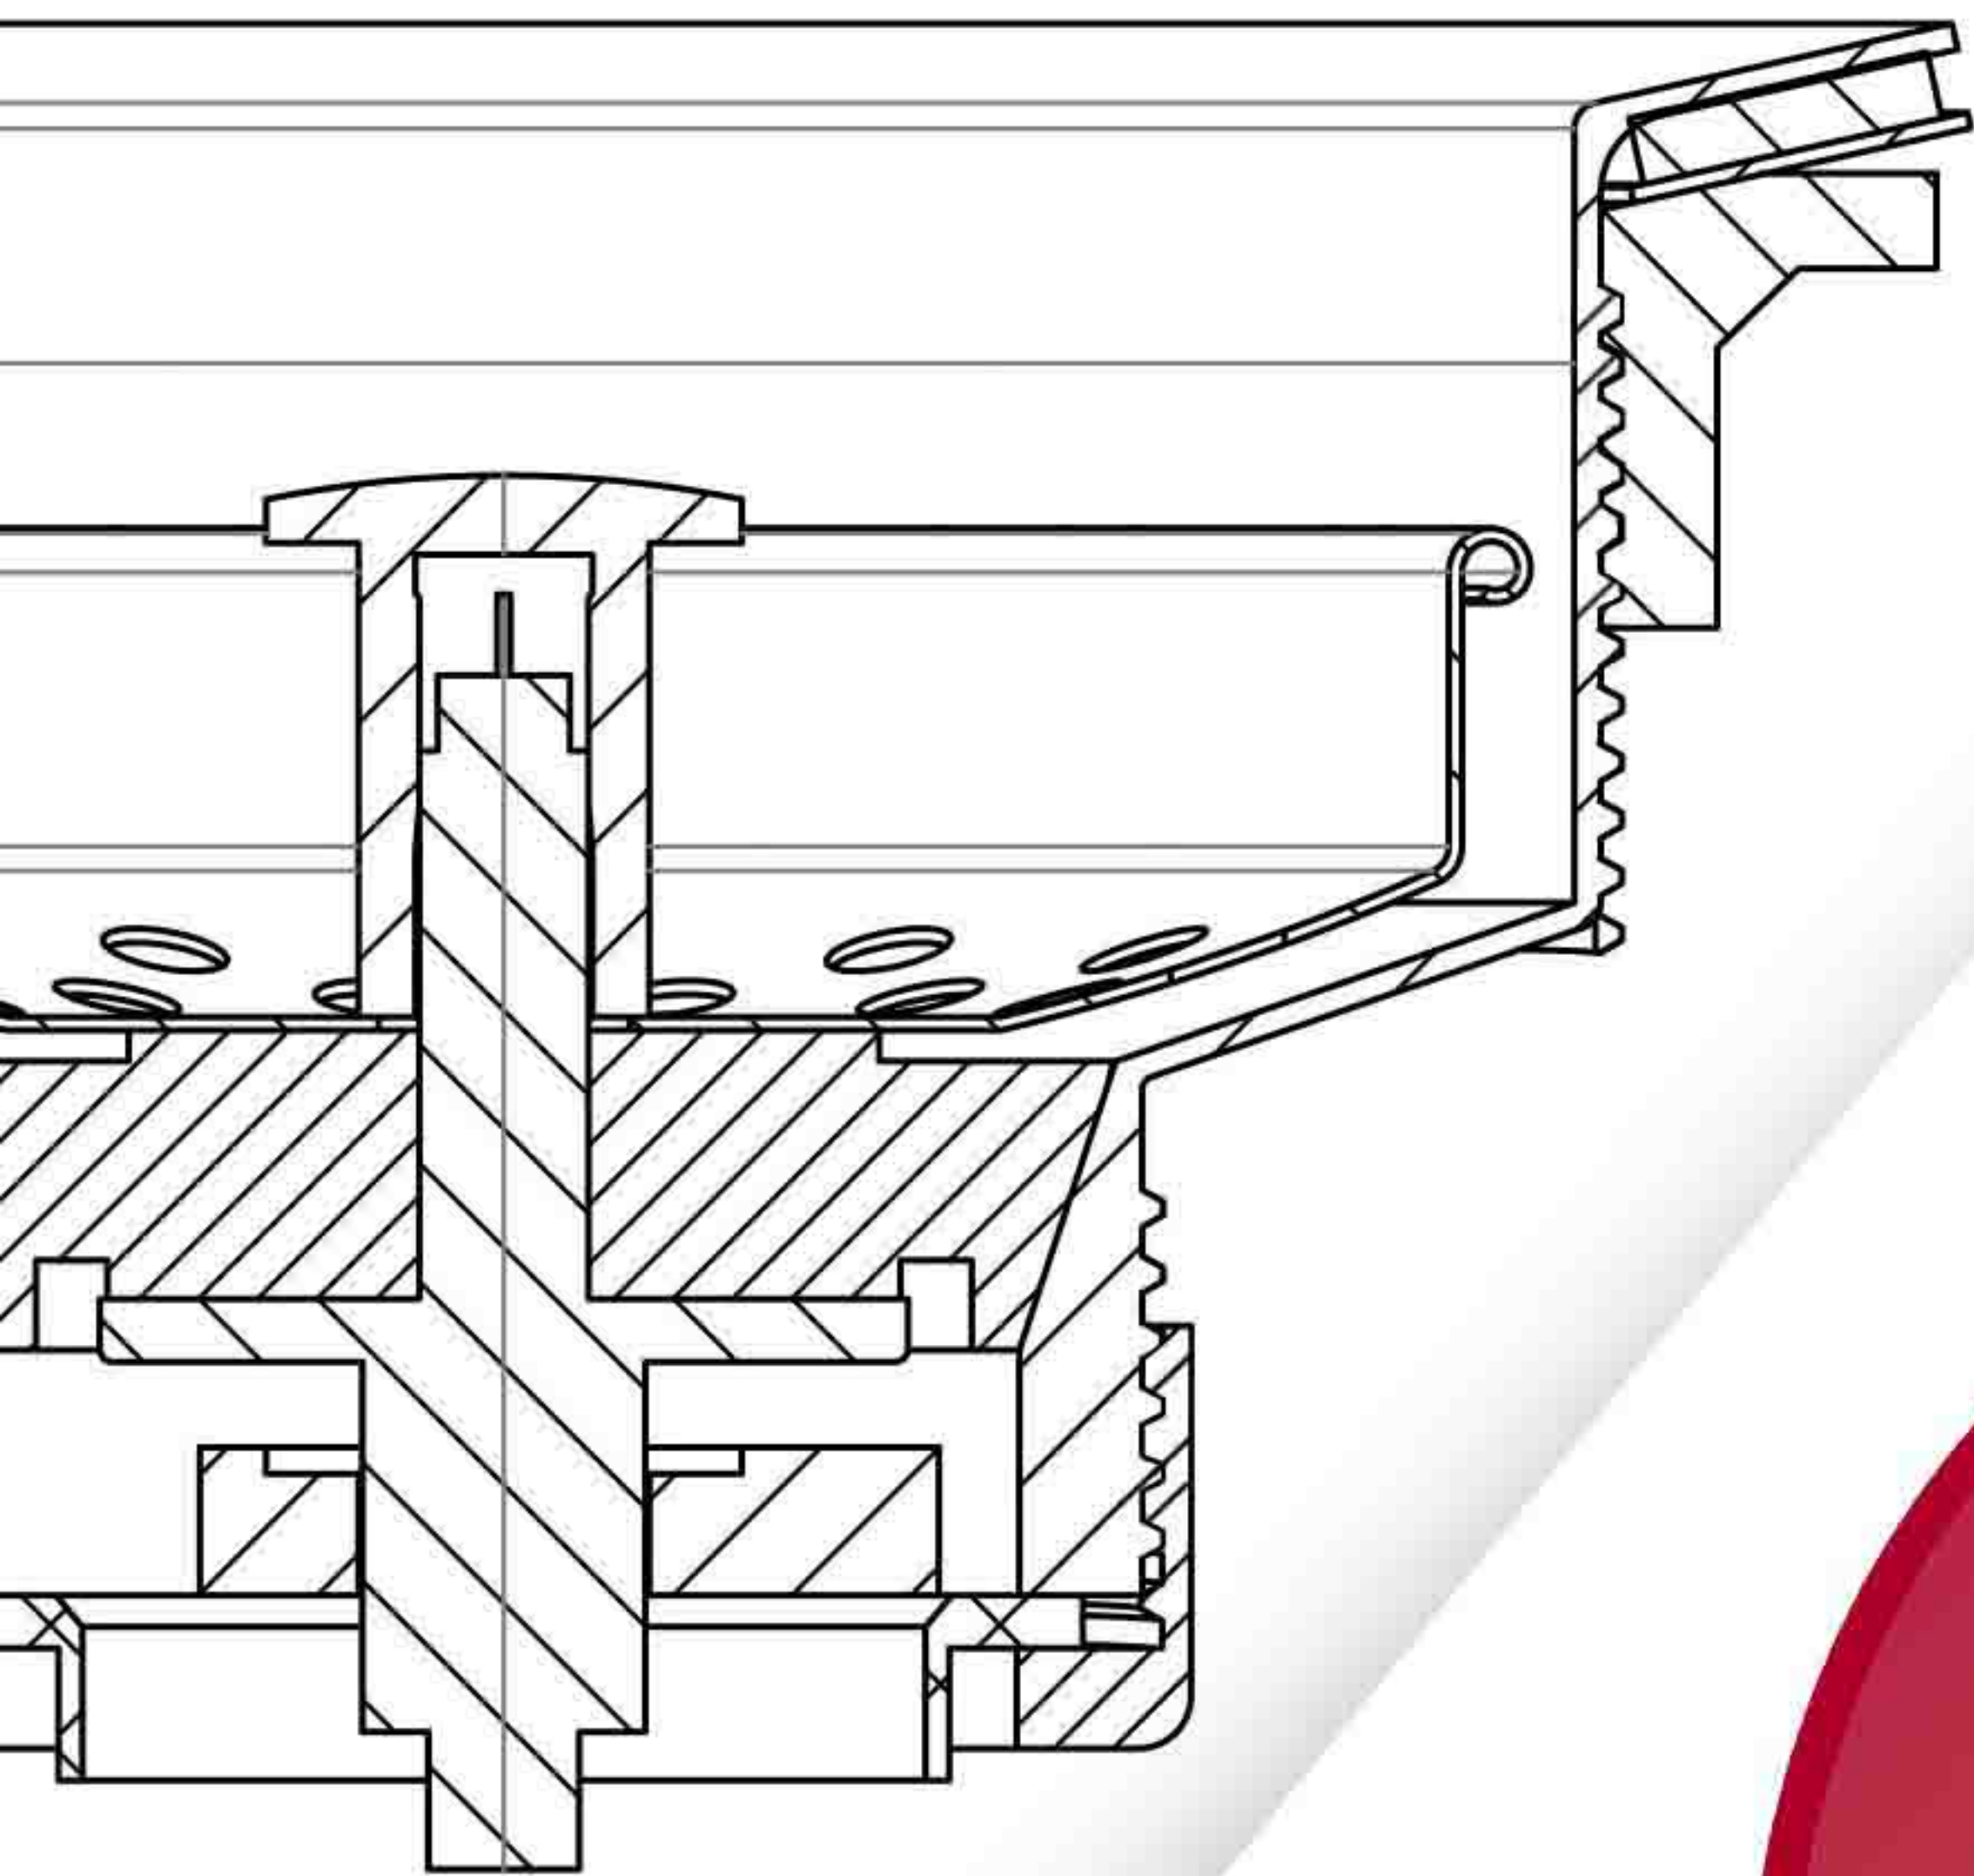

Are Sheng Industry

Best plumbing products supplier

Sink Strainer & Lavatory Drains

Made In Taiwan

2020

Product Catalogue

Duo Cup Kitchen Sink Strainer

* Fits 3-1/2" to 4" drain opening * All available in SUS304 & SUS430 * Polished or brushed finish