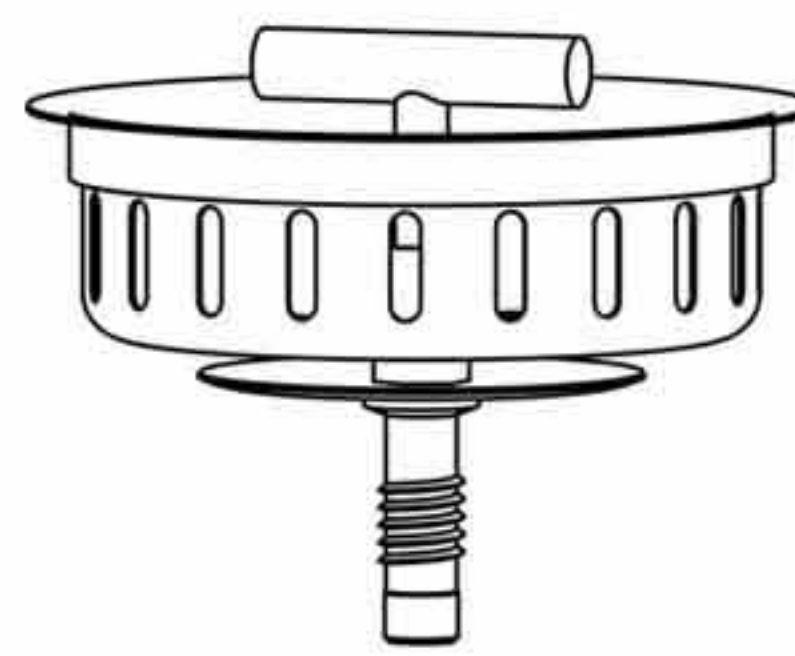

4-1/2" Threaded cup sink strainer
Slotted S.S. basket
with spin lock post
Zinc lock nut
YZP zinc coupling nut
50pcs/13.5kgs/14.5kgs/1.65cufts

D81-003 Basket only

22-003

4-1/2" Threaded cup sink strainer
Replaceable S.S. basket
with spin lock post
Zinc lock nut
YZP zinc coupling nut
50pcs/13.5kgs/14.5kgs/1.65cufts

22-003-BS

Basket only

D78-023

4-1/2" Threaded cup sink strainer
Slotted S.S. basket
with spin lock post
Zinc lock nut
YZP zinc coupling nut
50pcs/13.5kgs/14.5kgs/1.65cufts

D78-023-BS

Basket only

Ball lock post

Fixed post

Spring clip post

Spin lock post

Turn and seal basket

Adjustable drop post

Basket Post Style

Bar Sink Strainer

*Fits 1-7/8" to 2-1/4" bar sink opening *Polished or brushed finish