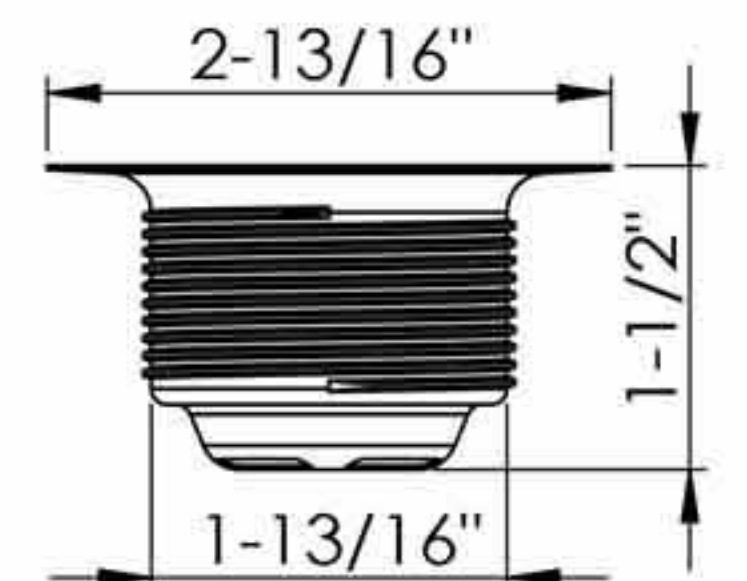

22-010 Flat grid strainer set

23-005 3 Prong grid only

S.S. bar sink strainer
Zinc lock nut
YZP zinc coupling nut
Fits 1-7/8" - 2-1/4" sink opening
100pcs/13kgs/14kgs/1.2cufts

22-011 Rubber stopper strainer set

22-011-RS Rubber stopper only