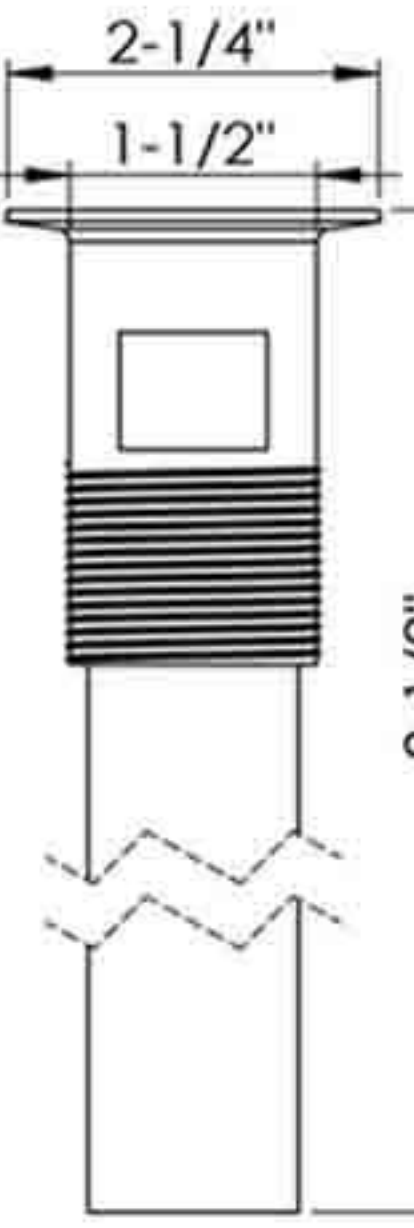

21-012

Lavatory sink non-closing grid drain
With square overflow holes
With 1-1/4" tailpiece
Heavy duty brass construction
Fits 1-5/8" sink drain hole
Finish: CP, SN, PVD, ORB
Antique brass, Black
50pcs/14.5kgs/15.5kgs/2cufts