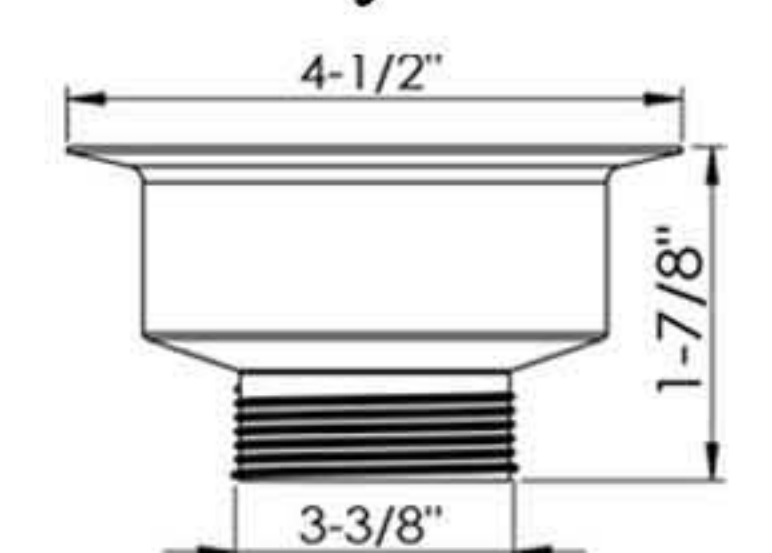

Duo Cup Kitchen Sink Strainer

* Fits 3-1/2" to 4" drain opening * All available in SUS304 & SUS430 * Polished or brushed finish

D78-011

4-1/2" Duo deep cup sink strainer
Replaceable S.S. basket
with plastic fixed post
Zinc lock nut
YZP zinc coupling nut
50pcs/18kgs/19kgs/2.3cufts

22-008

Basket only

D78-012

4-1/2" Duo deep cup sink strainer
Replaceable S.S. basket
with long plastic fixed post
Zinc lock nut
YZP zinc coupling nut
50pcs/18kgs/19kgs/2.3cufts

D78-012-BS

Basket only

D78-013

4-1/2" Duo deep cup sink strainer
Replaceable S.S. basket
with spring clip post
Zinc lock nut
YZP zinc coupling nut
Extended threaded shank
50pcs/22kgs/23kgs/2.7cufts

D78-013-BS

Basket only

D78-003

4-1/2" Duo deep cup sink strainer
Replaceable S.S. basket
with arrow clip post
Brass lock nut
Brass coupling nut
50pcs/18kgs/19kgs/2.3cufts

D78-003-BS

Basket only

D78-014

4-1/2" Duo deep cup sink strainer
Replaceable S.S. basket
with spring clip post
Zinc lock nut
YZP zinc coupling nut
50pcs/18kgs/19kgs/2.3cufts

D78-014-BS

Basket only

D78-002

4-1/2" Duo deep cup sink strainer
Replaceable S.S. basket
with long spring clip post
Zinc lock nut
YZP zinc coupling nut
50pcs/18kgs/19kgs/2.3cufts

D78-002-BS

Basket only

D78-015

4-1/2" Duo deep cup sink strainer
Slotted S.S. basket
Turn and seal operation
Zinc lock nut
Brass coupling nut
50pcs/18kgs/19kgs/2.3cufts

D81-005

Basket only

D78-016

4-1/2" Duo deep cup sink strainer
S.S. basket with plastic fixed post
YZP zinc coupling nut
3 bolt triangle flange installation
Extended threaded shank
50pcs/20kgs/21kgs/2.7cufts

22-008

Basket only

* Products should be subject to actual samples.

Are Sheng Industry Co., Ltd.