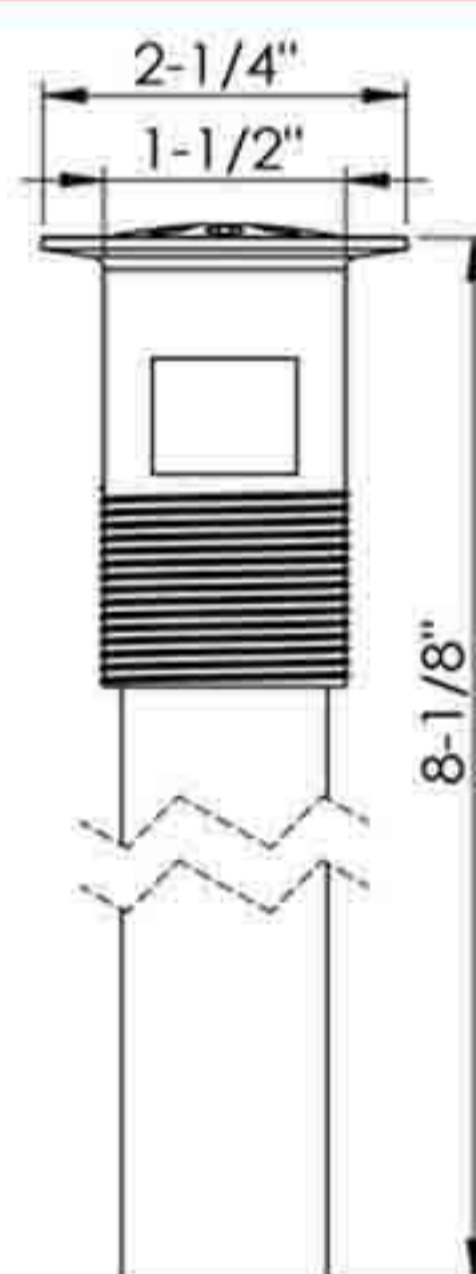

04-035

Lavatory sink non-closing grid drain
With square overflow holes
With 1-1/4" tailpiece
Heavy duty brass construction
Fits 1-5/8" sink drain hole
Finish: CP, SN, PVD, ORB
Antique brass, Black
50pcs/14.5kgs/15.5kgs/2cufts