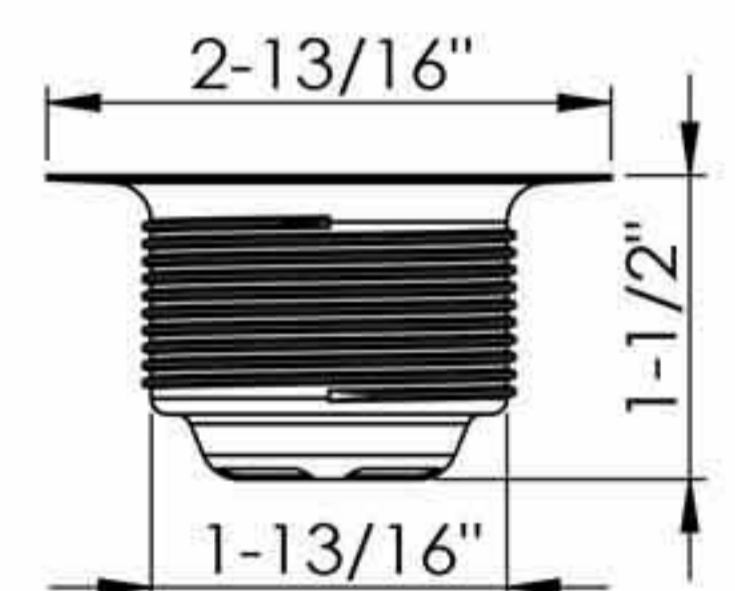

Spring clip post

Spin lock post

Turn and seal basket

Adjustable drop post

Basket Post Style

Bar Sink Strainer

*Fits 1-7/8" to 2-1/4" bar sink opening *Polished or brushed finish

22-006
 Brass bar sink strainer in chrome
 Deep strainer basket
 Zinc lock nut
 YZP zinc coupling nut
 Fits 1-7/8" - 2-1/2" sink opening
 100pcs/20kgs/21kgs/1.7cufts

22-006-BS
 Basket only

22-009
 S.S. bar sink strainer
 Rubber 4 prong basket
 Zinc lock nut
 YZP zinc coupling nut
 Fits 1-7/8" - 2-1/4" sink opening
 100pcs/13kgs/14kgs/1.2cufts

D81-006
 Basket only

22-010 Flat grid strainer set
23-005 3 Prong grid only
 S.S. bar sink strainer
 Zinc lock nut
 YZP zinc coupling nut
 Fits 1-7/8" - 2-1/4" sink opening
 100pcs/13kgs/14kgs/1.2cufts