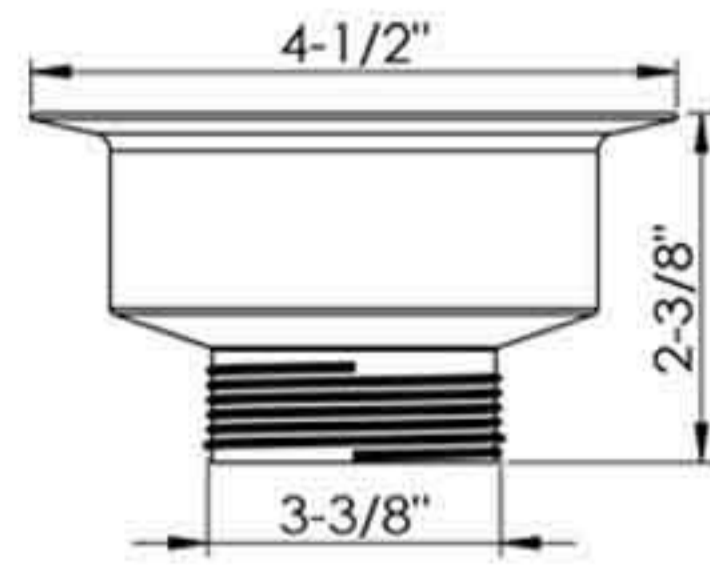

22-001

4-1/2" Duo deep cup sink strainer
S.S. basket with plastic fixed post
YZP zinc coupling nut
3 bolt hexagon flange installation
50pcs/18kgs/19kgs/2.3cufts

22-008 Basket only