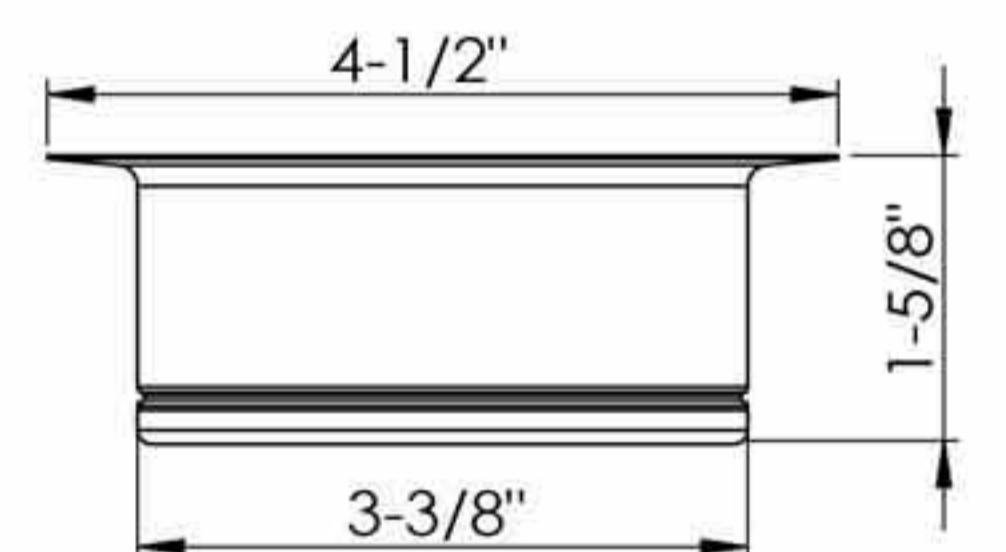

D79-001

4-1/2" Garbage disposal flange
with stopper, rubber seal
Material: SUS430
Finish: Polished, Brushed, AC,
BN, White, Black, ORB
Fits 3-1/2" - 4" drain opening
50pcs/8kgs/9kgs/1.28cufts

Brass waste valve
With 3-1/2" flat grid strainer
Drain outlet: 2" MIP & 1-1/2" FIP
1-1/4" NPSM overflow port
Fits 3-1/2" sink opening
Rough nickel plated body
8pcs/10.6kgs/11.9kgs/1cuft

D79-007 Twist handle

D79-008 Lever handle