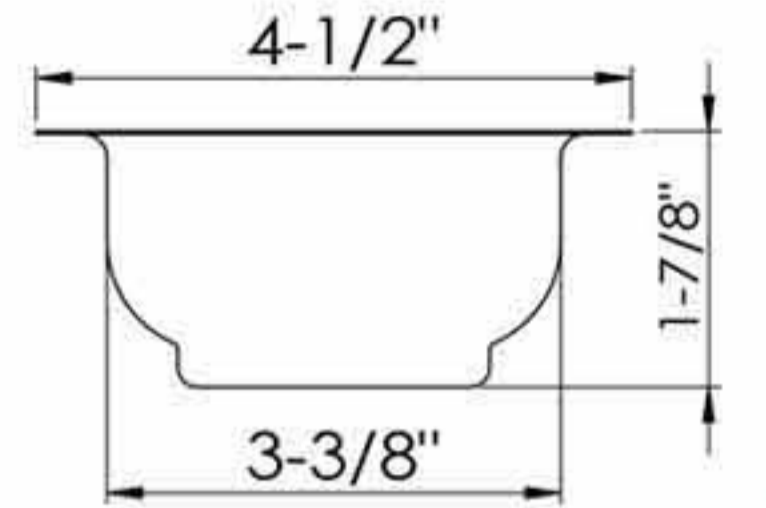

D78-013
4-1/2" Duo deep cup sink strainer
Replaceable S.S. basket
with spring clip post
Zinc lock nut
YZP zinc coupling nut
Extended threaded shank
50pcs/22kgs/23kgs/2.7cufts
D78-013-BS Basket only