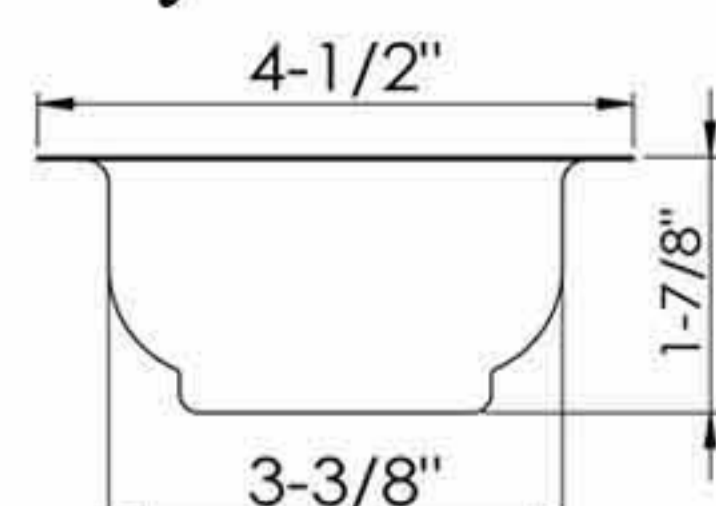

D78-016
4-1/2" Duo deep cup sink strainer
S.S. basket with plastic fixed post
YZP zinc coupling nut
3 bolt triangle flange installation
Extended threaded shank
50pcs/20kgs/21kgs/2.7cufts
22-008 Basket only