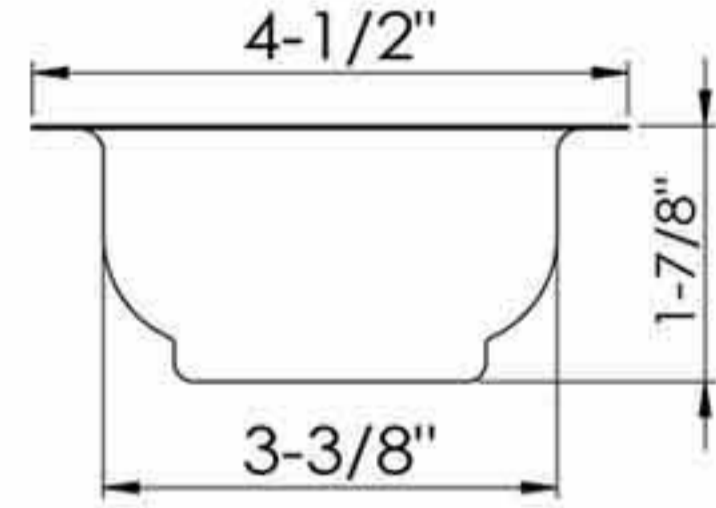

D78-012
4-1/2" Duo deep cup sink strainer
Replaceable S.S. basket
with long plastic fixed post
Zinc lock nut
YZP zinc coupling nut
50pcs/18kgs/19kgs/2.3cufts
D78-012-BS Basket only