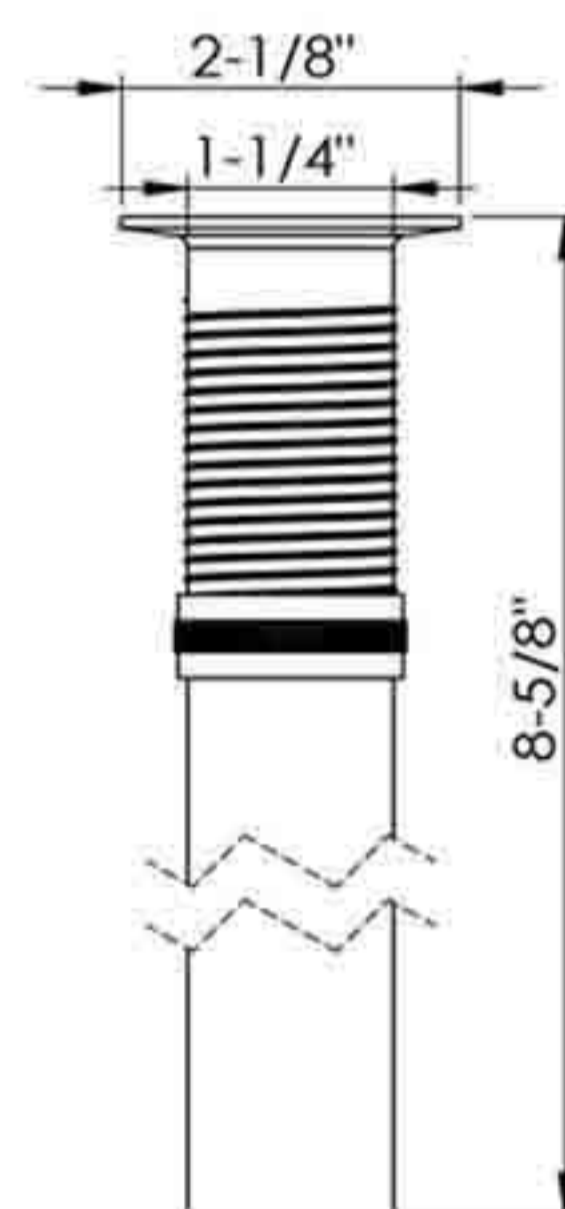

04-033

Lavatory sink pull-out plug drain
Without overflow holes
With 1-1/4" tailpiece
With black rubber stopper and brass chain
Brass construction
Fits 1-1/2" sink drain hole
Finish: CP
50pcs/12kgs/13kgs/2cufts