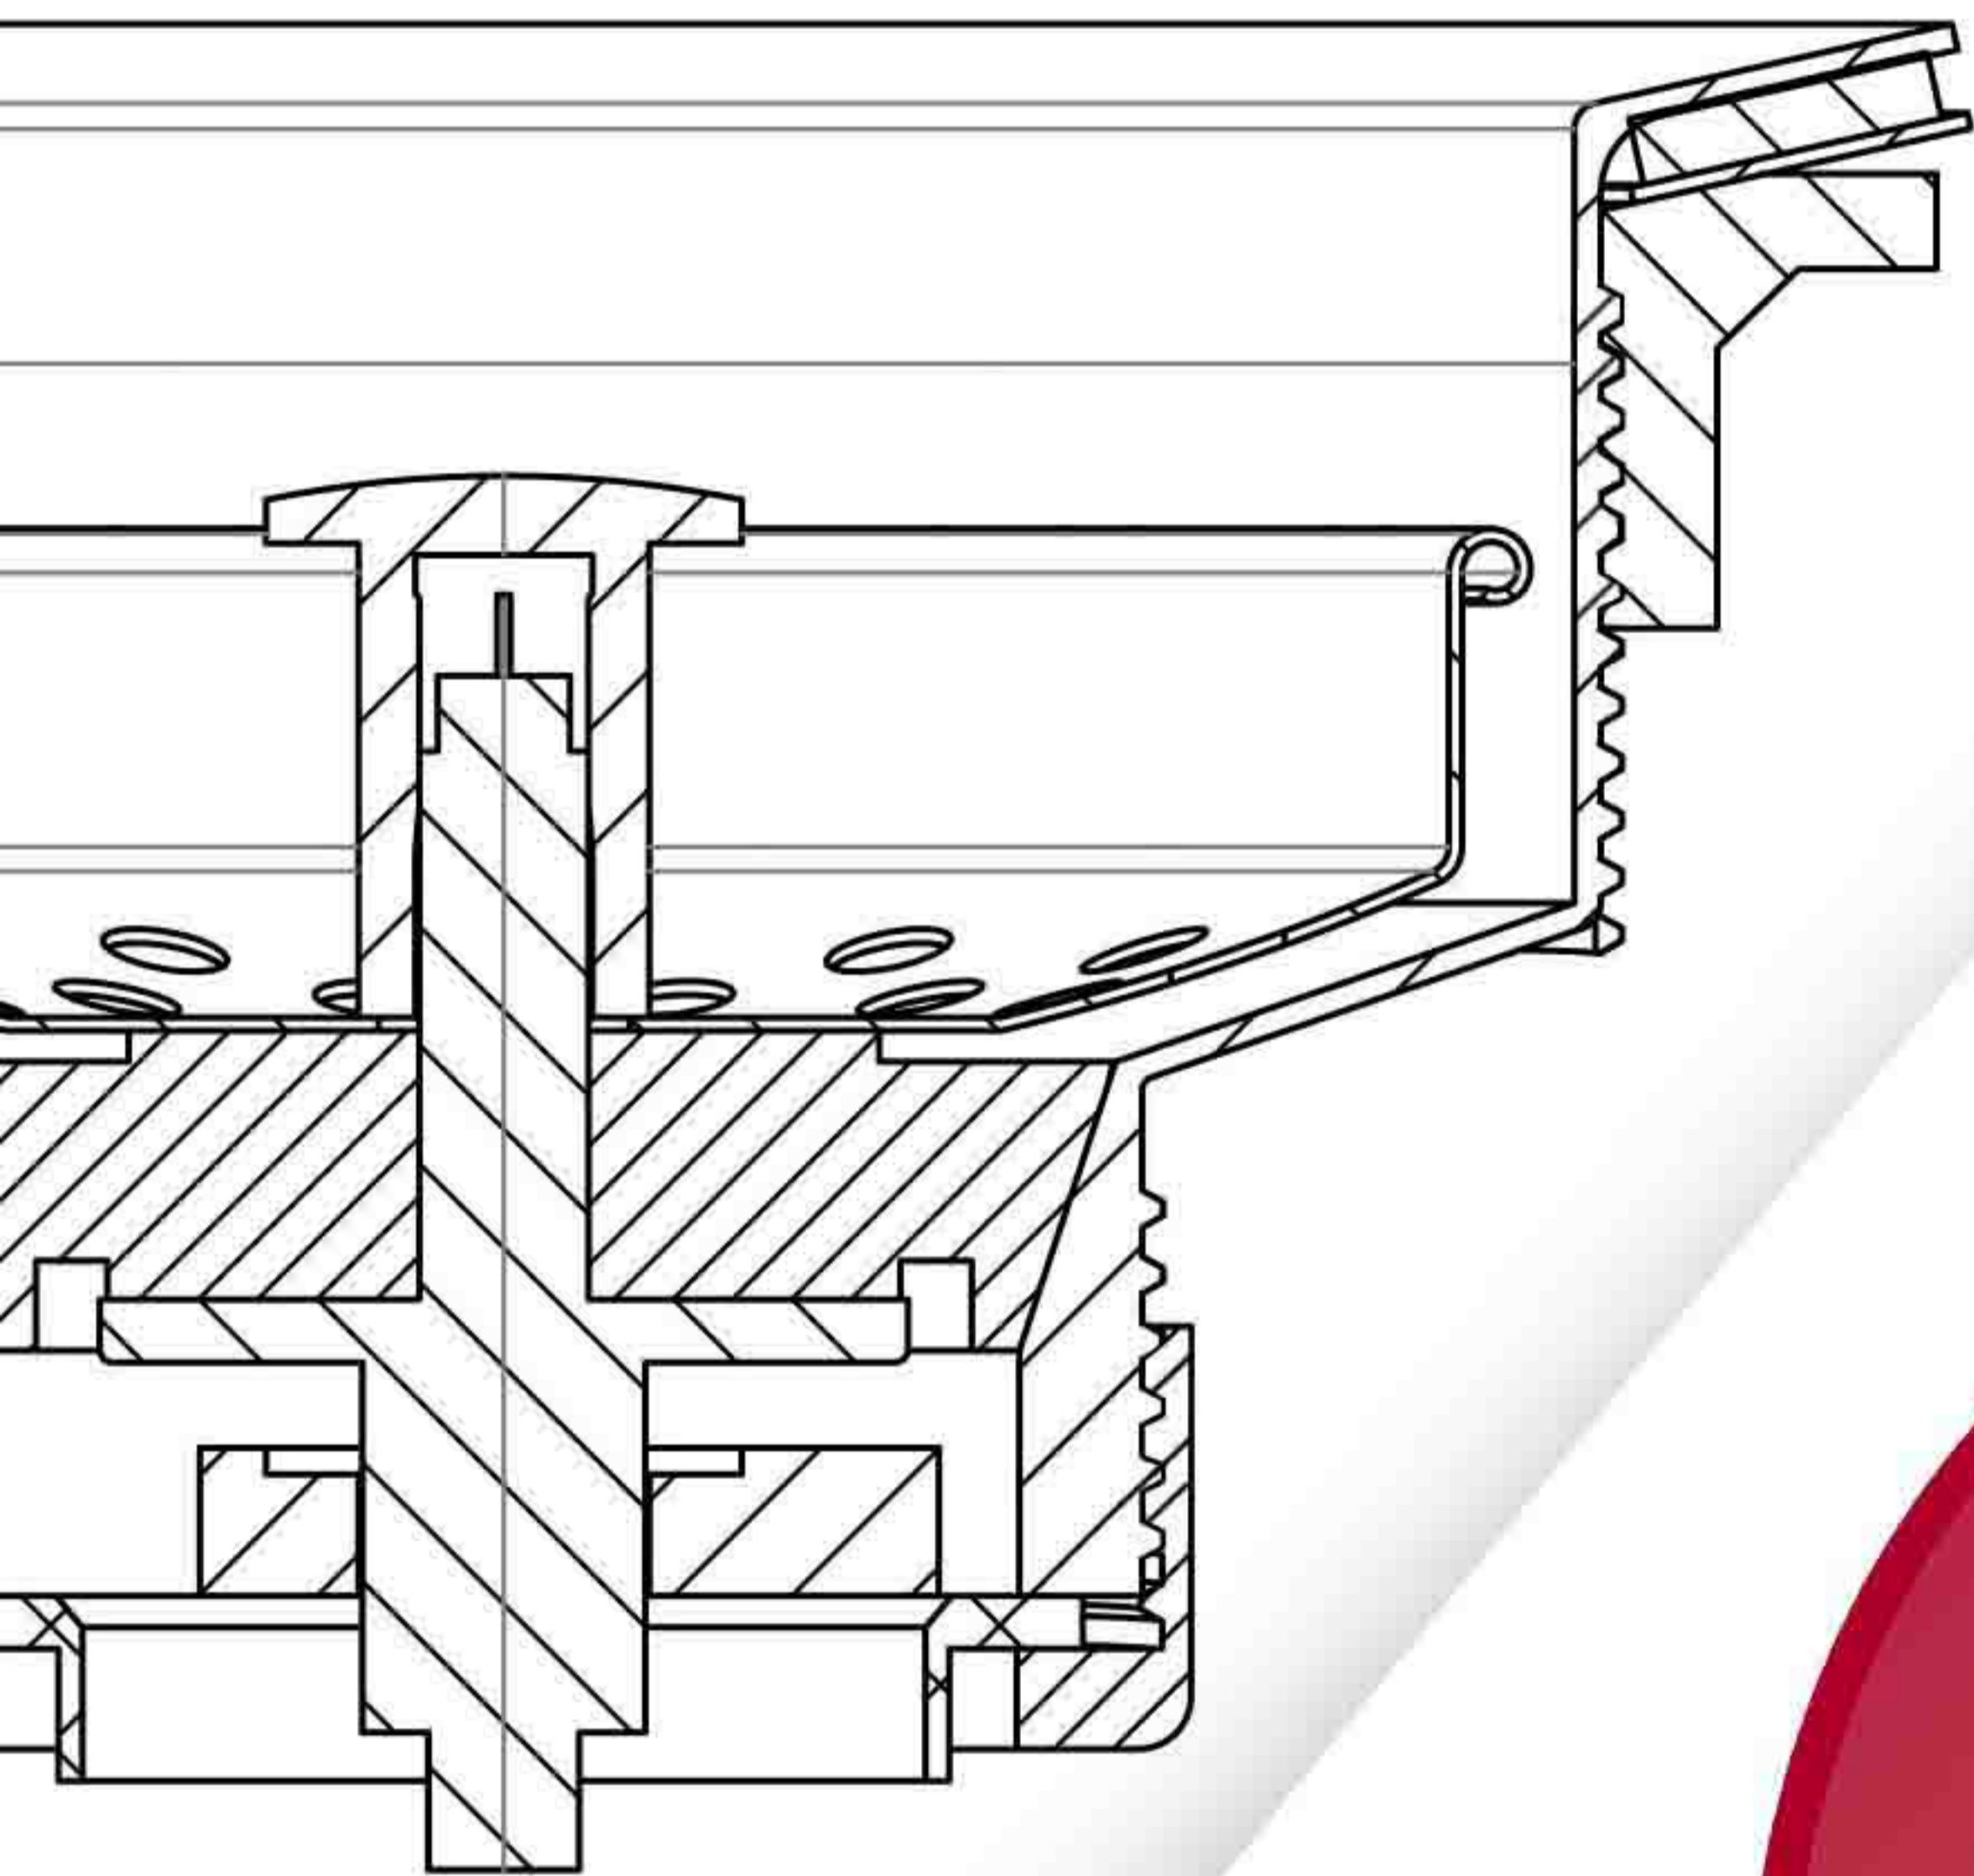

Are Sheng Industry

Best plumbing products supplier

Sink Strainer & Lavatory Drains

Made In Taiwan

2020

Product Catalogue

Duo Cup Kitchen Sink Strainer

* Fits 3-1/2" to 4" drain opening * All available in SUS304 & SUS430 * Polished or brushed finish