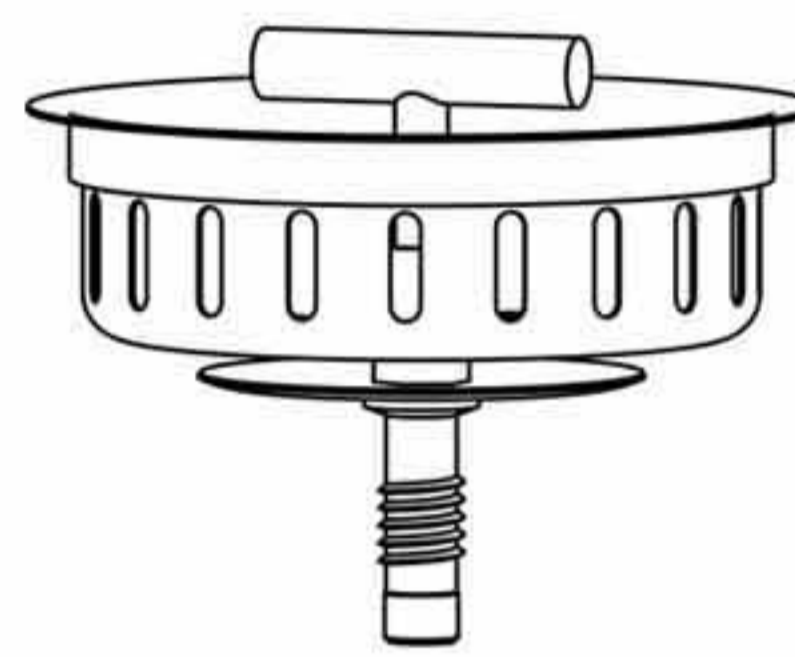

D78-023
 4-1/2" Threaded body sink strainer
 Slotted S.S. basket
 with spin lock post
 Zinc lock nut
 YZP zinc coupling nut
 50pcs/13.5kgs/14.5kgs/1.65cufts

D78-023-BS
 Basket only

Ball lock post

Fixed post

Spring clip post

Spin lock post

Turn and seal basket

Adjustable drop post

Basket Post Style

Bar Sink Strainer

*Fits 1-7/8" to 2-1/4" bar sink opening *Polished or brushed finish

22-006
 Brass bar sink strainer in chrome
 Deep strainer basket
 Zinc lock nut
 YZP zinc coupling nut
 Fits 1-7/8" - 2-1/2" sink opening
 100pcs/20kgs/21kgs/1.7cufts