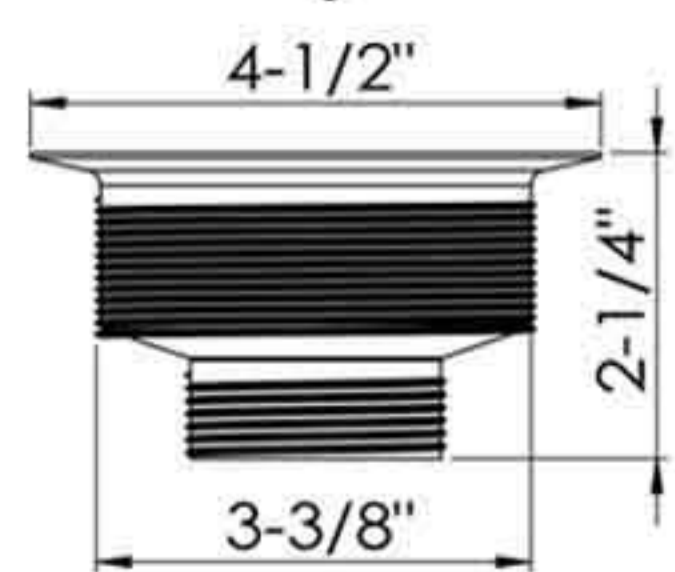

D78-021

4-1/2" Threaded body sink strainer
Replaceable S.S. basket
with adjustable drop post
Zinc lock nut
YZP zinc coupling nut
50pcs/13.5kgs/14.5kgs/1.65cufts

D78-021-BS Basket only