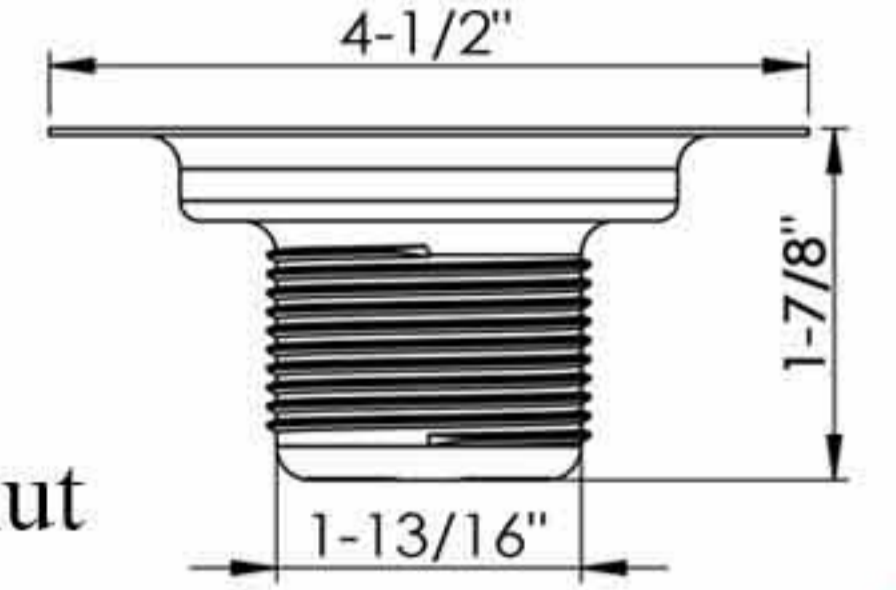

22-005

4-1/2" S.S. flat top shower drain
Zinc lock nut
YZP zinc coupling nut
Height: 1-7/8"
Fits 3-1/2" - 4" drain opening
For RV mobile home tub
50pcs/11.5kgs/12.5kgs/1.53cufts

D80-002SS

4-1/2" S.S. flat top shower drain
Zinc lock nut
YZP zinc coupling nut
Height: 1-7/8"
Fits 3-1/2" - 4" drain opening
For RV mobile home tub
50pcs/11.5kgs/12.5kgs/1.53cufts