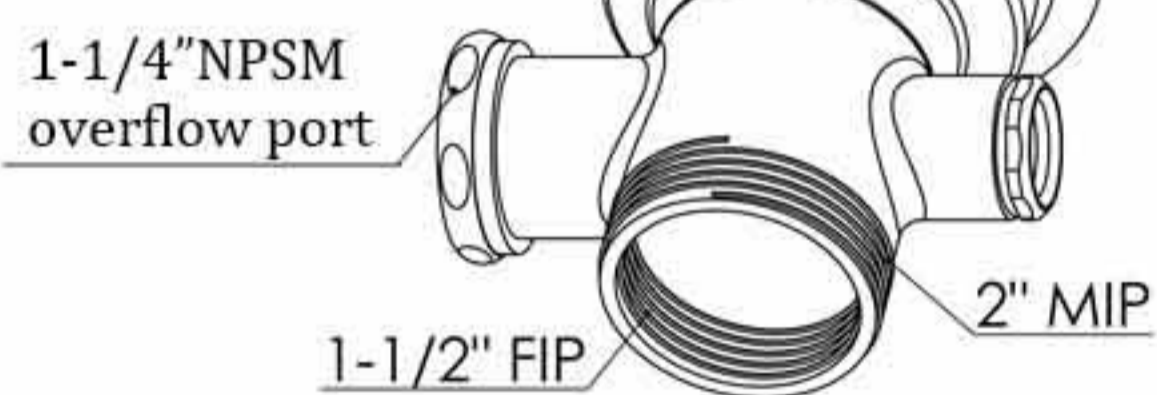

D79-007 Twist handle

D79-008 Lever handle

Twist handle brass waste valve
With 3-1/2" flat grid strainer
Drain outlet: 2" MIP & 1-1/2" FIP
With 1-1/2" MIP adapter
Fits 3-1/2" sink opening
Rough nickel plated body
8pcs/10.6kgs/11.9kgs/1cuft