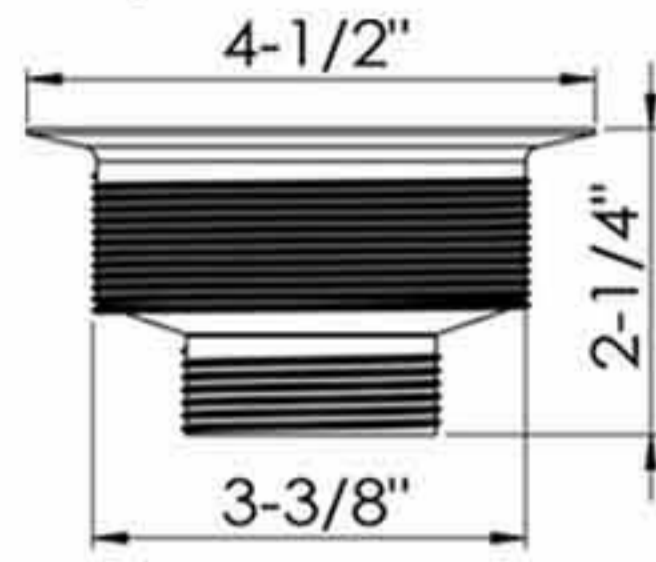

22-003
4-1/2" Threaded body sink strainer
Replaceable S.S. basket
with spin lock post
Zinc lock nut
YZP zinc coupling nut
50pcs/13.5kgs/14.5kgs/1.65cufts