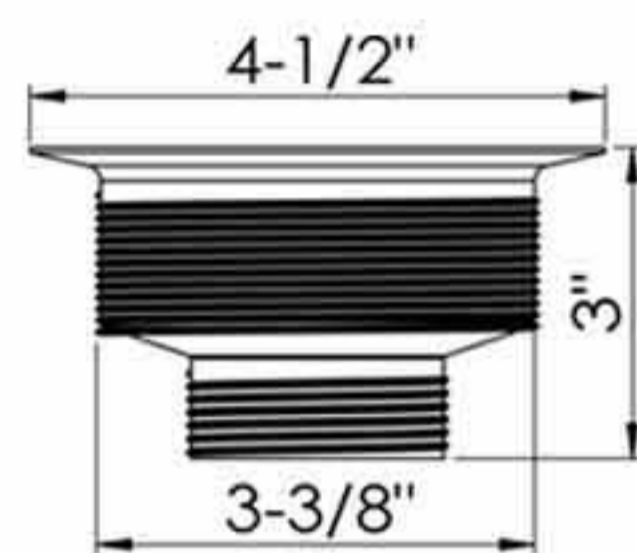

Ball lock post