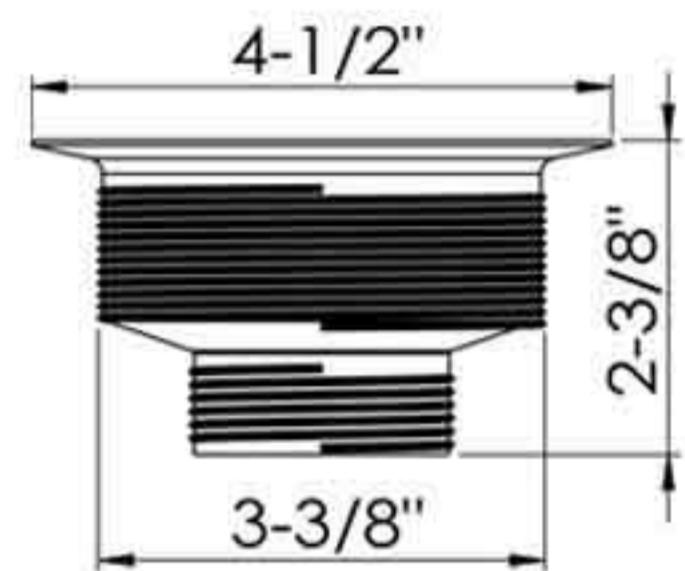

D78-018

4-1/2" Threaded body sink strainer
Replaceable S.S. basket
with plastic fixed post
Zinc lock nut
YZP zinc coupling nut
50pcs/13.5kgs/14.5kgs/1.65cufts

22-008
Basket only