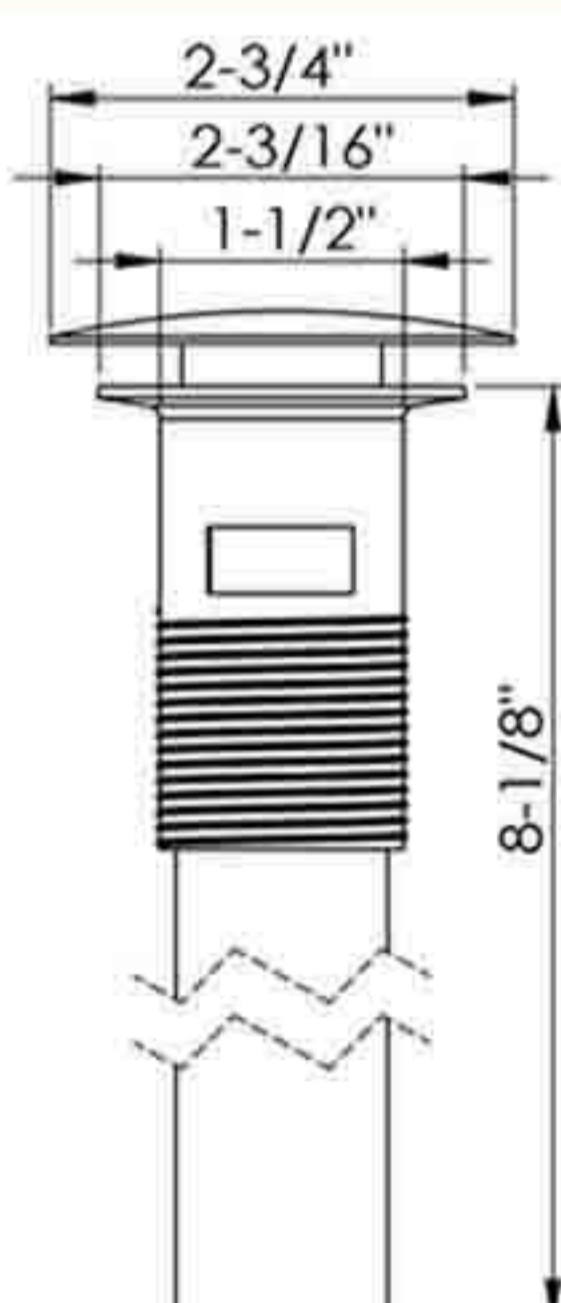

04-037

Lavatory sink non-closing drain
Large decorative round cap style
With square overflow holes
With 1-1/4" tailpiece
Heavy duty brass construction
Fits 1-5/8" sink drain hole
Finish: CP, SN, PVD, ORB
Antique brass, Black
50pcs/17.6kgs/18.6kgs/2.6cufts