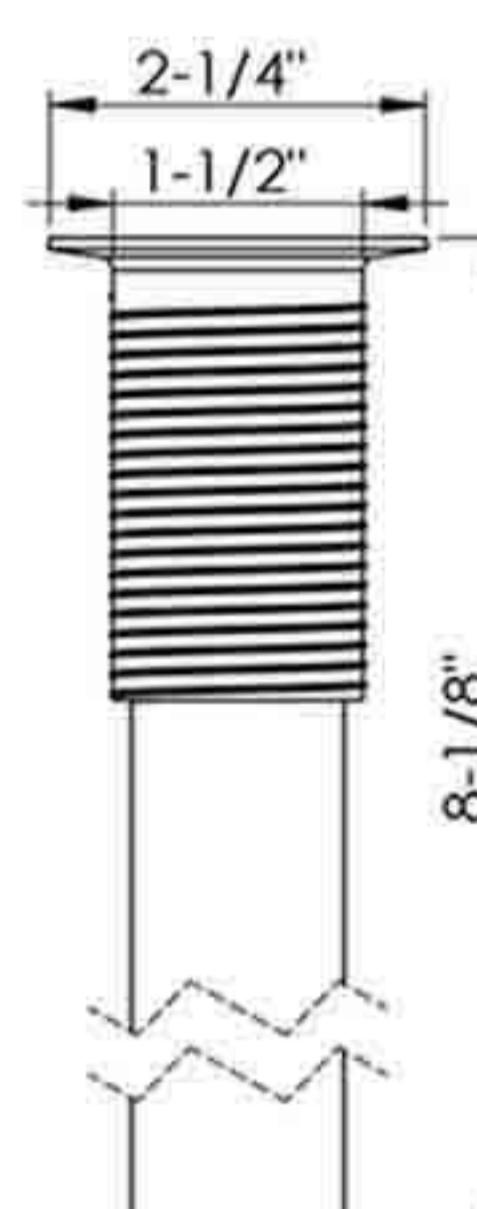

04-034

Lavatory sink non-closing grid drain
Without overflow holes
With 1-1/4" tailpiece
Heavy duty brass construction
Fits 1-5/8" sink drain hole
Finish: CP, SN, PVD, ORB
Antique brass, Black
50pcs/14.5kgs/15.5kgs/2cufts