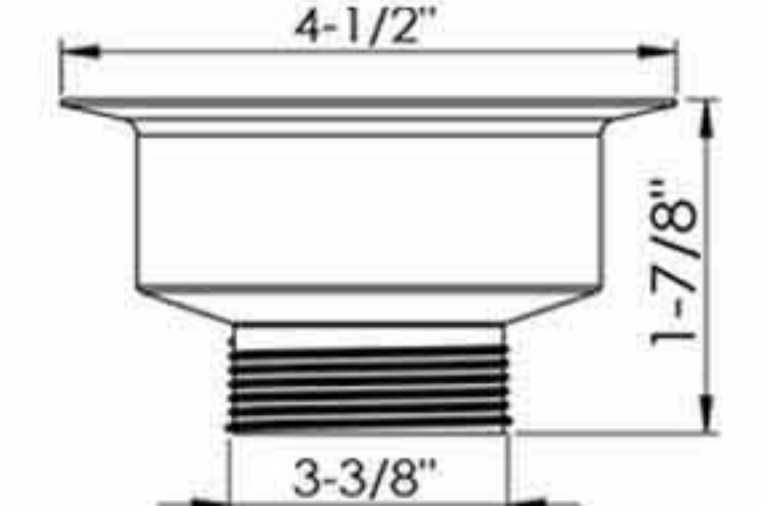

Duo Cup Kitchen Sink Strainer

* Fits 3-1/2" to 4" drain opening * All available in SUS304 & SUS430 * Polished or brushed finish

D78-011
4-1/2" Duo deep cup sink strainer
Replaceable S.S. basket
with plastic fixed post
Zinc lock nut
YZP zinc coupling nut
50pcs/18kgs/19kgs/2.3cufts
22-008 Basket only

D78-012
4-1/2" Duo deep cup sink strainer
Replaceable S.S. basket
with long plastic fixed post
Zinc lock nut
YZP zinc coupling nut
50pcs/18kgs/19kgs/2.3cufts
D78-012-BS Basket only

D78-013
4-1/2" Duo deep cup sink strainer
Replaceable S.S. basket
with spring clip post
Zinc lock nut
YZP zinc coupling nut
Extended threaded shank
50pcs/22kgs/23kgs/2.7cufts
D78-013-BS Basket only

D78-003
4-1/2" Duo deep cup sink strainer
Replaceable S.S. basket
with arrow clip post
Brass lock nut
Brass coupling nut
50pcs/18kgs/19kgs/2.3cufts
D78-003-BS Basket only

D78-014
4-1/2" Duo deep cup sink strainer
Replaceable S.S. basket
with spring clip post
Zinc lock nut
YZP zinc coupling nut
50pcs/18kgs/19kgs/2.3cufts
D78-014-BS Basket only

D78-002
4-1/2" Duo deep cup sink strainer
Replaceable S.S. basket
with long spring clip post
Zinc lock nut
YZP zinc coupling nut
50pcs/18kgs/19kgs/2.3cufts
D78-002-BS Basket only

D78-015
4-1/2" Duo deep cup sink strainer
Slotted S.S. basket
Turn and seal operation
Zinc lock nut
Brass coupling nut
50pcs/18kgs/19kgs/2.3cufts
D81-005 Basket only

D78-016
4-1/2" Duo deep cup sink strainer
S.S. basket with plastic fixed post
YZP zinc coupling nut
3 bolt triangle flange installation
Extended threaded shank
50pcs/20kgs/21kgs/2.7cufts
22-008 Basket only

* Products should be subject to actual samples.

Are Sheng Industry Co., Ltd.