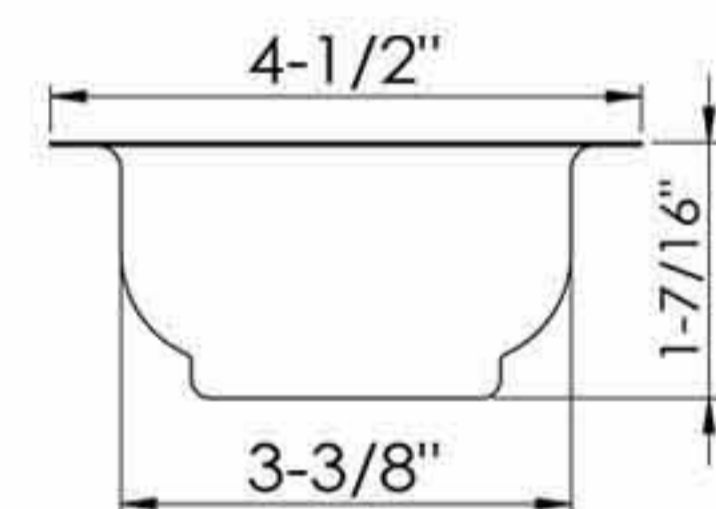

D78-002
4-1/2" Duo deep cup sink strainer
Replaceable S.S. basket
with long spring clip post
Zinc lock nut
YZP zinc coupling nut
50pcs/18kgs/19kgs/2.3cufts
D78-002-BS Basket only