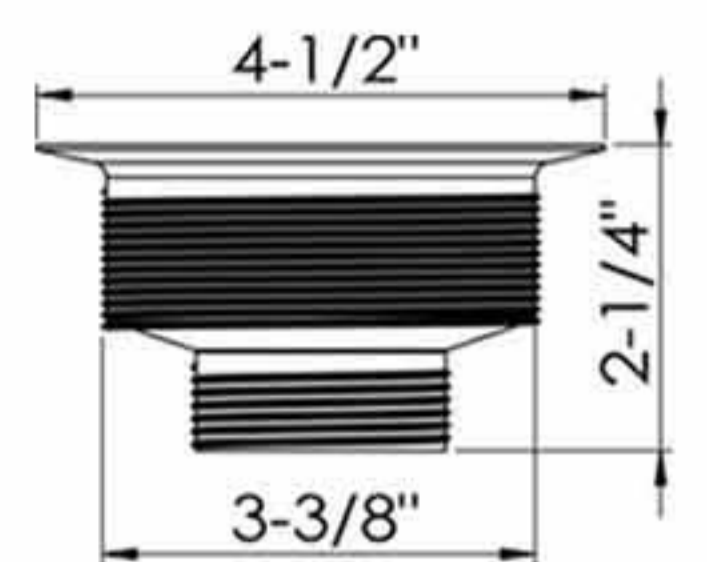

D78-023
4-1/2" Threaded body sink strainer
Slotted S.S. basket
with spin lock post
Zinc lock nut
YZP zinc coupling nut
50pcs/13.5kgs/14.5kgs/1.65cufts