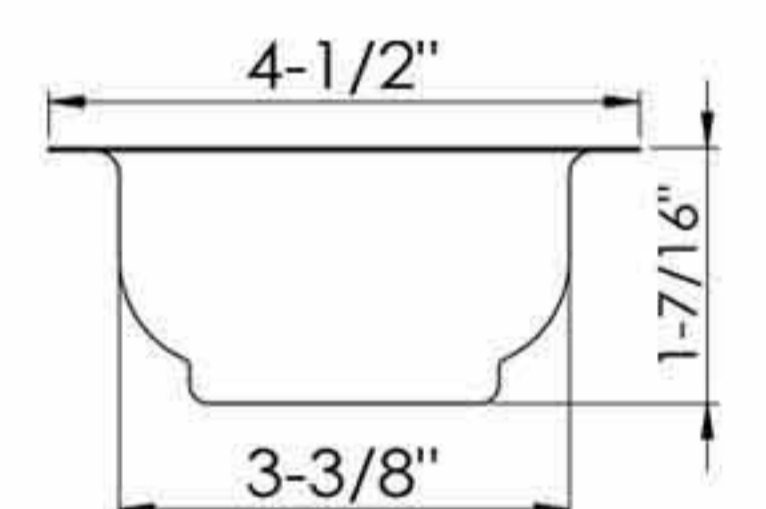

D78-015
4-1/2" Duo deep cup sink strainer
Slotted S.S. basket
Turn and seal operation
Zinc lock nut
Brass coupling nut
50pcs/18kgs/19kgs/2.3cufts
D81-005 Basket only