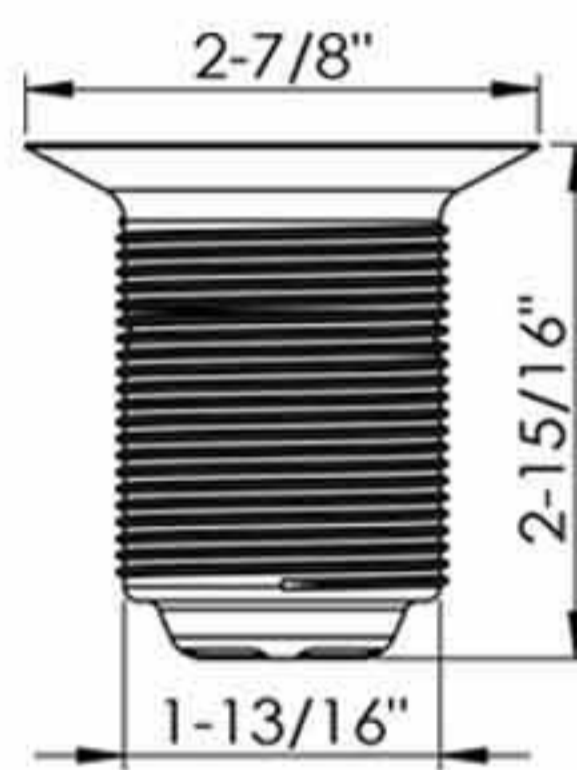

22-009
S.S. bar sink strainer
Rubber 4 prong basket
Zinc lock nut
YZP zinc coupling nut
Fits 1-7/8" - 2-1/4" sink opening
100pcs/13kgs/14kgs/1.2cufts

D81-006
Basket only