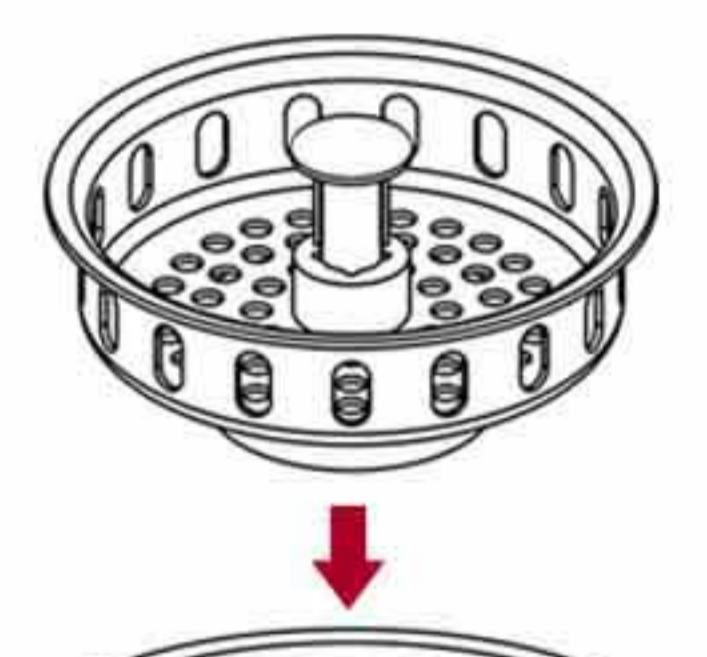

D81-003 Basket only

22-003
 4-1/2" Threaded body sink strainer
 Replaceable S.S. basket
 with spin lock post
 Zinc lock nut
 YZP zinc coupling nut
 50pcs/13.5kgs/14.5kgs/1.65cufts

22-003-BS
 Basket only

D78-023
 4-1/2" Threaded body sink strainer
 Slotted S.S. basket
 with spin lock post
 Zinc lock nut
 YZP zinc coupling nut
 50pcs/13.5kgs/14.5kgs/1.65cufts

D78-023-BS
 Basket only

Ball lock post

Fixed post

Spring clip post

Spin lock post

Turn and seal basket

Adjustable drop post

Basket Post Style

Bar Sink Strainer

*Fits 1-7/8" to 2-1/4" bar sink opening *Polished or brushed finish

22-006
 Brass bar sink strainer in chrome
 Deep strainer basket
 Zinc lock nut
 YZP zinc coupling nut
 Fits 1-7/8" - 2-1/2" sink opening
 100pcs/20kgs/21kgs/1.7cufts

22-006-BS
 Basket only

22-009
 S.S. bar sink strainer
 Rubber 4 prong basket
 Zinc lock nut
 YZP zinc coupling nut
 Fits 1-7/8" - 2-1/4" sink opening
 100pcs/13kgs/14kgs/1.2cufts

D81-006
 Basket only

22-010 Flat grid strainer set
23-005 3 Prong grid only
 S.S. bar sink strainer
 Zinc lock nut
 YZP zinc coupling nut
 Fits 1-7/8" - 2-1/4" sink opening
 100pcs/13kgs/14kgs/1.2cufts