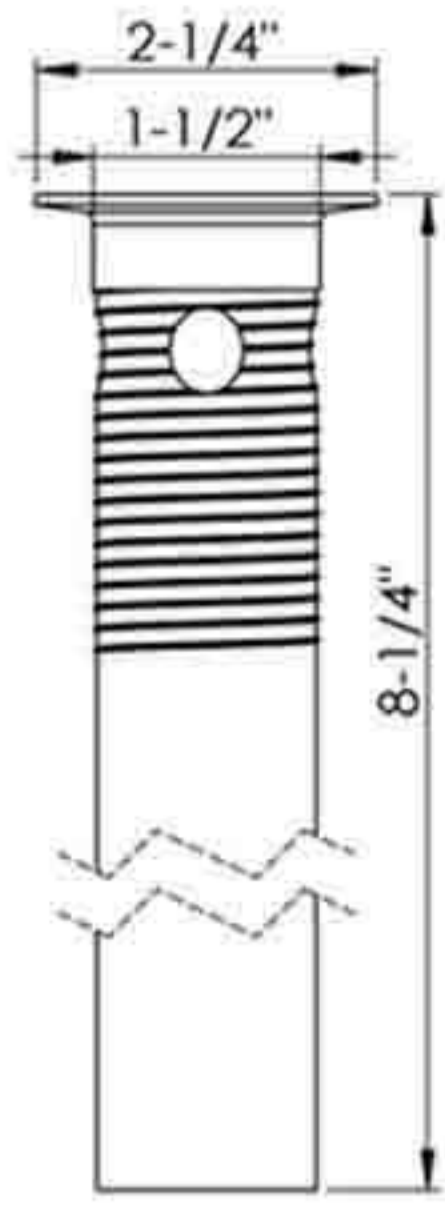

*Brass body with brass nut and brass tailpiece

B29-07

Lavatory sink lift & turn pop-up drain
With oval overflow holes
With 1-1/4" tailpiece
Heavy duty brass construction
Fits 1-5/8" sink drain hole
Finish: CP, SN, PVD, ORB
Antique brass, Black
50pcs/20kgs/21kgs/2cufts