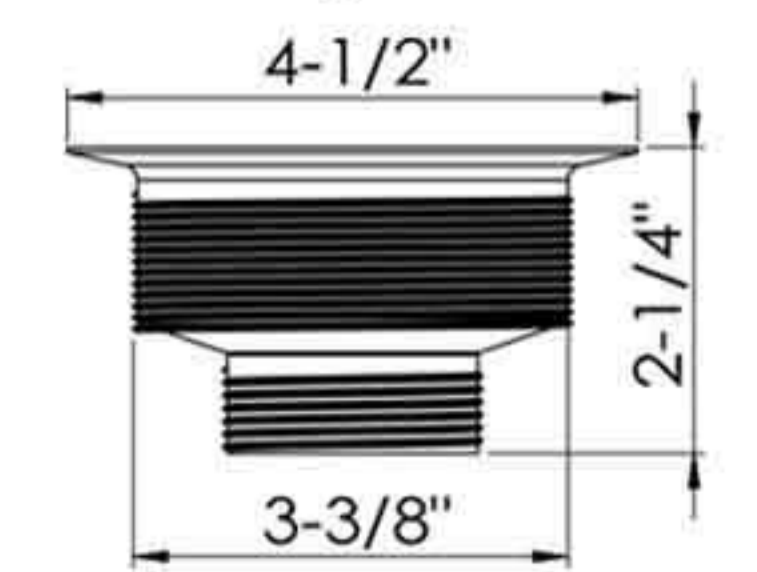

D78-001

4-1/2" Duo deep cup sink strainer
S.S. basket with plastic fixed post
Brass coupling nut
3 bolt triangle flange installation
50pcs/18kgs/19kgs/2.3cufts

22-008 Basket only

22-001

4-1/2" Duo deep cup sink strainer
S.S. basket with plastic fixed post
YZP zinc coupling nut
3 bolt hexagon flange installation
50pcs/18kgs/19kgs/2.3cufts

22-008 Basket only

Threaded Body Kitchen Sink Strainer

* Fits 3-1/2" to 4" drain opening * All available in SUS304 & SUS430 *Polished or brushed finish

D78-017

4-1/2" brass sink strainer
Threaded body in chrome
Replaceable S.S. basket
with plastic fixed post
Brass lock nut
Brass coupling nut
50pcs/13.5kgs/14.5kgs/1.65cufts

22-008
Basket only

D78-018

4-1/2" Threaded body sink strainer
Replaceable S.S. basket
with plastic fixed post
Zinc lock nut
YZP zinc coupling nut
50pcs/13.5kgs/14.5kgs/1.65cufts

22-008
Basket only

22-002

4-1/2" Threaded body sink strainer
Replaceable S.S. basket
with C.P. plastic fixed post
Zinc lock nut
Finish: CP, ORB, Antique brass
YZP zinc coupling nut
50pcs/13.5kgs/14.5kgs/1.65cufts

22-008
Basket only

22-013

4-1/2" Plastic sink strainer
Black threaded body
Replaceable S.S. basket
with C.P. plastic fixed post
Plastic lock nut and coupling nut
50pcs/7.5kgs/8.5kgs/1.7cufts

22-013-BS
Basket only

D78-020

4-1/2" Threaded body sink strainer
Replaceable S.S. basket
with spring clip post
Brass lock nut
Brass coupling nut
50pcs/13.5kgs/14.5kgs/1.65cufts

D78-020-BS Basket only

D78-021

4-1/2" Threaded body sink strainer
Replaceable S.S. basket
with adjustable drop post
Zinc lock nut
YZP zinc coupling nut
50pcs/13.5kgs/14.5kgs/1.65cufts

D78-021-BS Basket only

* Products should be subject to actual samples.

Are Sheng Industry Co., Ltd.