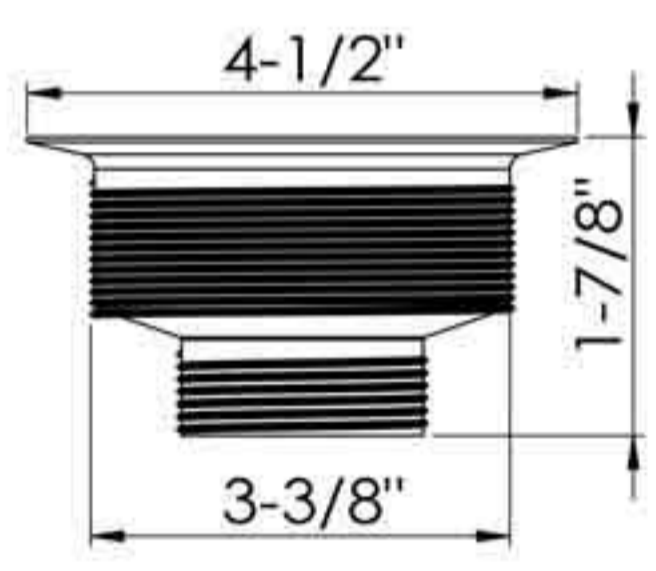

22-013

4-1/2" Plastic sink strainer
Black threaded body
Replaceable S.S. basket
with C.P. plastic fixed post
Plastic lock nut and coupling nut
50pcs/7.5kgs/8.5kgs/1.7cufts

22-013-BS
Basket only