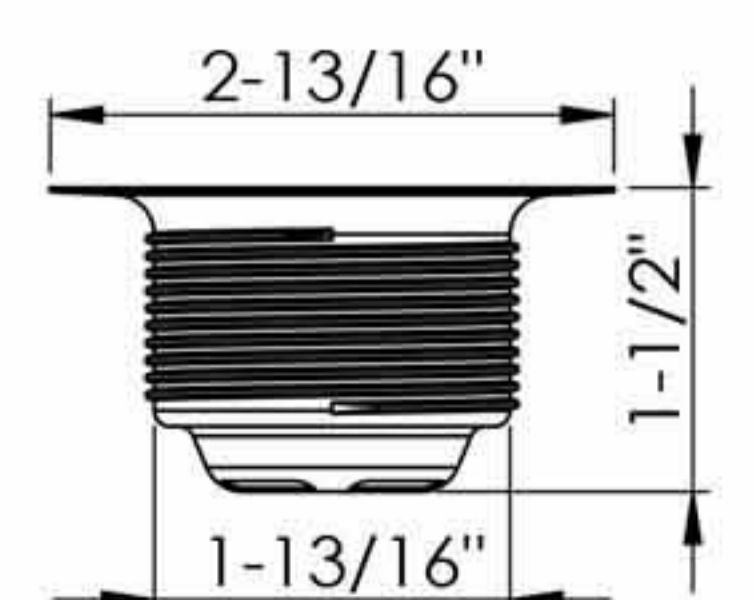

D78-022
4-1/2" Threaded body sink strainer
Slotted S.S. basket
with spin lock post
Zinc lock nut
YZP zinc coupling nut
50pcs/13.5kgs/14.5kgs/1.65cufts

D81-003 Basket only

22-003
4-1/2" Threaded body sink strainer
Replaceable S.S. basket
with spin lock post
Zinc lock nut
YZP zinc coupling nut
50pcs/13.5kgs/14.5kgs/1.65cufts

22-003-BS
Basket only

D78-023
4-1/2" Threaded body sink strainer
Slotted S.S. basket
with spin lock post
Zinc lock nut
YZP zinc coupling nut
50pcs/13.5kgs/14.5kgs/1.65cufts

D78-023-BS
Basket only

Adjustable drop post

Basket Post Style

Bar Sink Strainer

*Fits 1-7/8" to 2-1/4" bar sink opening *Polished or brushed finish

22-006
Brass bar sink strainer in chrome
Deep strainer basket
Zinc lock nut
YZP zinc coupling nut
Fits 1-7/8" - 2-1/2" sink opening
100pcs/20kgs/21kgs/1.7cufts

22-006-BS
Basket only

22-009
S.S. bar sink strainer
Rubber 4 prong basket
Zinc lock nut
YZP zinc coupling nut
Fits 1-7/8" - 2-1/4" sink opening
100pcs/13kgs/14kgs/1.2cufts

D81-006
Basket only

22-010 Flat grid strainer set
23-005 3 Prong grid only
S.S. bar sink strainer
Zinc lock nut
YZP zinc coupling nut
Fits 1-7/8" - 2-1/4" sink opening
100pcs/13kgs/14kgs/1.2cufts

22-011 Rubber stopper strainer set
22-011-RS Rubber stopper only

261-027
Plastic bar sink strainer
SUS430 top
Plastic lift basket in chrome
Plastic lock nut & coupling nut
Fits 1-7/8" - 2-1/4" sink opening
100pcs/10kgs/11kgs/1.9cufts

* Products should be subject to actual samples.

Are Sheng Industry Co., Ltd.

TEL: +886-4-7510666 FAX: +886-4-7510699 <http://www.aresheng.com.tw> E-mail: amer@aresheng.com.tw