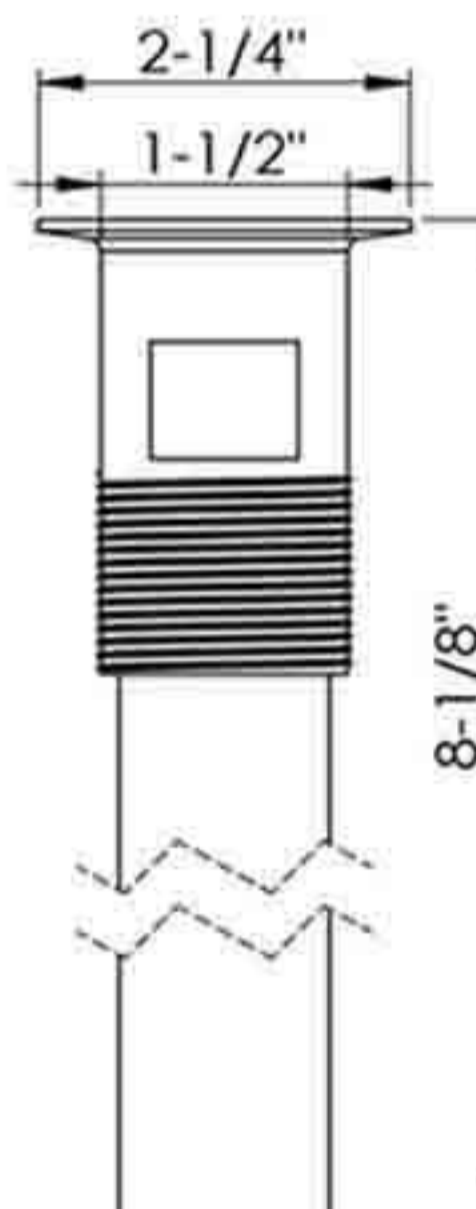

21-012

Lavatory sink non-closing grid drain
With square overflow holes
With 1-1/4" tailpiece
Heavy duty brass construction
Fits 1-5/8" sink drain hole
Finish: CP, SN, PVD, ORB
Antique brass, Black
50pcs/14.5kgs/15.5kgs/2cufts