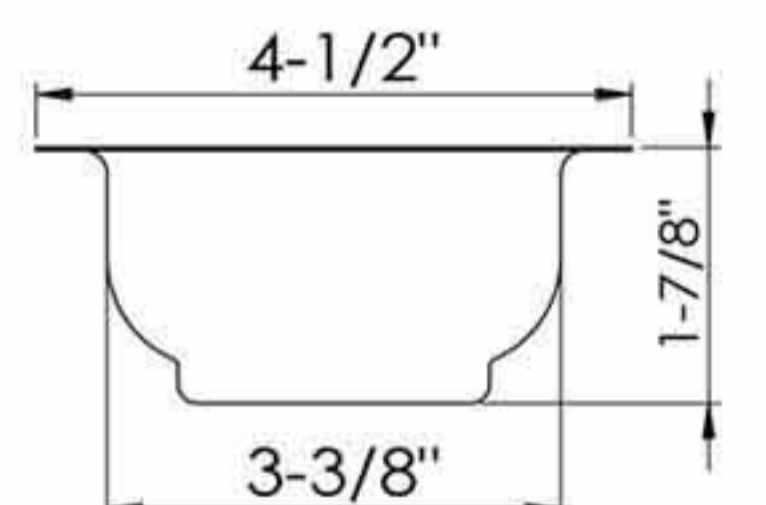

D78-014
4-1/2" Duo deep cup sink strainer
Replaceable S.S. basket
with spring clip post
Zinc lock nut
YZP zinc coupling nut
50pcs/18kgs/19kgs/2.3cufts
D78-014-BS Basket only