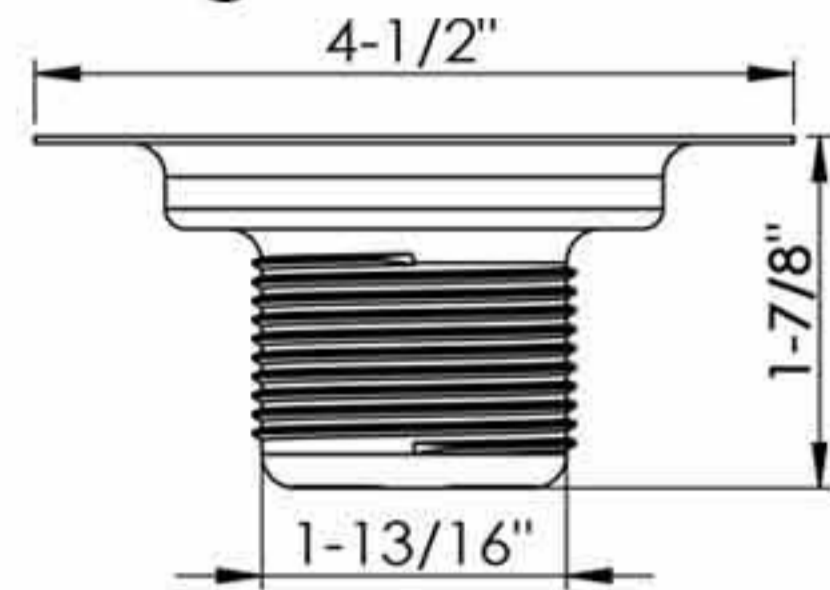

22-005

4-1/2" S.S. flat top shower drain
Zinc lock nut
YZP zinc coupling nut
Height: 1-7/8"
Fits 3-1/2" - 4" drain opening
For RV mobile home tub
50pcs/11.5kgs/12.5kgs/1.53cufts

D80-002SS

4-1/2" S.S. flat top shower drain
Zinc lock nut
YZP zinc coupling nut
Height: 1-7/8"
Fits 3-1/2" - 4" drain opening
For RV mobile home tub
50pcs/11.5kgs/12.5kgs/1.53cufts