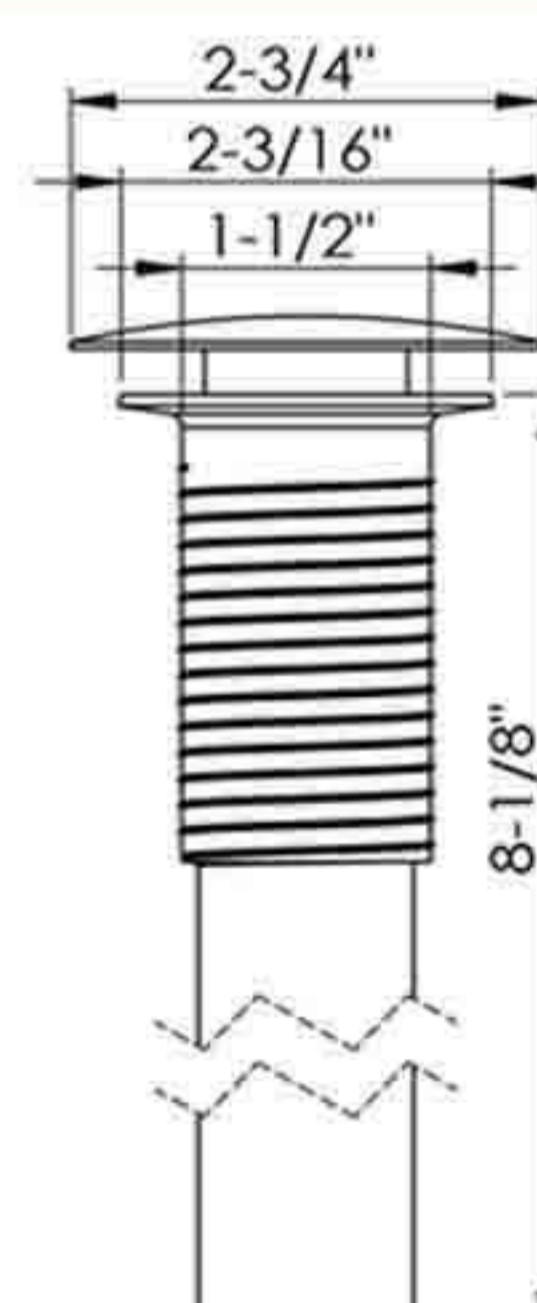

04-038

Lavatory sink non-closing drain
Large decorative round cap style
Without overflow holes
With 1-1/4" tailpiece
Heavy duty brass construction
Fits 1-5/8" sink drain hole
Finish: CP, SN, PVD, ORB
Antique brass, Black
50pcs/17.6kgs/18.6kgs/2.6cufts

* Products should be subject to actual samples.