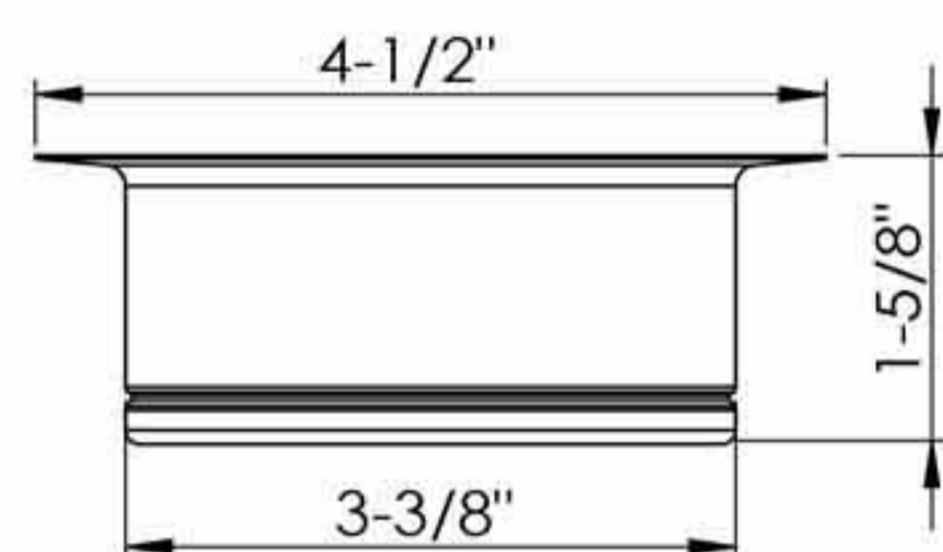

Shower Drain / Disposal Flange / Commercial waste valve

22-005

4-1/2" S.S. flat top shower drain
Zinc lock nut
YZP zinc coupling nut
Height: 1-7/8"
Fits 3-1/2" - 4" drain opening
For RV mobile home tub
50pcs/11.5kgs/12.5kgs/1.53cufts

D80-002SS

4-1/2" S.S. flat top shower drain
Zinc lock nut
YZP zinc coupling nut
Height: 1-7/8"
Fits 3-1/2" - 4" drain opening
For RV mobile home tub
50pcs/11.5kgs/12.5kgs/1.53cufts

D80-002B

Brass body
Brass lock nut
Brass coupling nut

D79-004

4-1/2" Garbage disposal flange
S.S. slotted strainer basket
with ball lock post and rubber seal
ABS cushion mount
Fits 3-1/2" - 4" drain opening
50pcs/10.1kgs/11.1kgs/1.28cufts

D79-001

4-1/2" Garbage disposal flange
with stopper, rubber seal
Material: SUS430
Finish: Polished, Brushed, AC,
BN, White, Black, ORB
Fits 3-1/2" - 4" drain opening
50pcs/8kgs/9kgs/1.28cufts

Brass waste valve
With 3-1/2" flat grid strainer
Drain outlet: 2" MIP & 1-1/2" FIP
1-1/4" NPSM overflow port
Fits 3-1/2" sink opening
Rough nickel plated body
8pcs/10.6kgs/11.9kgs/1cuft

D79-007 Twist handle

D79-008 Lever handle

Twist handle brass waste valve
With 3-1/2" flat grid strainer
Drain outlet: 2" MIP & 1-1/2" FIP
With 1-1/2" MIP adapter
Fits 3-1/2" sink opening
Rough nickel plated body
8pcs/10.6kgs/11.9kgs/1cuft

D79-009 Twist handle

D79-010 Lever handle

Replacement basket

22-007

D81-002

D81-007

D81-004

D81-008

Tailpiece & Flange

Tailpiece for strainer
OD: 1-1/2"
Length: 4" to 12" available

22-012B Brass
22-012ICP Chrome iron
22-012A Aluminum

23-009S
Sure grip flange
CP steel

IPS	OD
3/8" IPS	5/8" OD
1/2" IPS	7/8" OD
3/4" IPS	
1" IPS	1-1/4" OD
1-1/4" IPS	1-1/2" OD
1-1/2" IPS	
2" IPS	

Are Sheng Industry Co., Ltd.