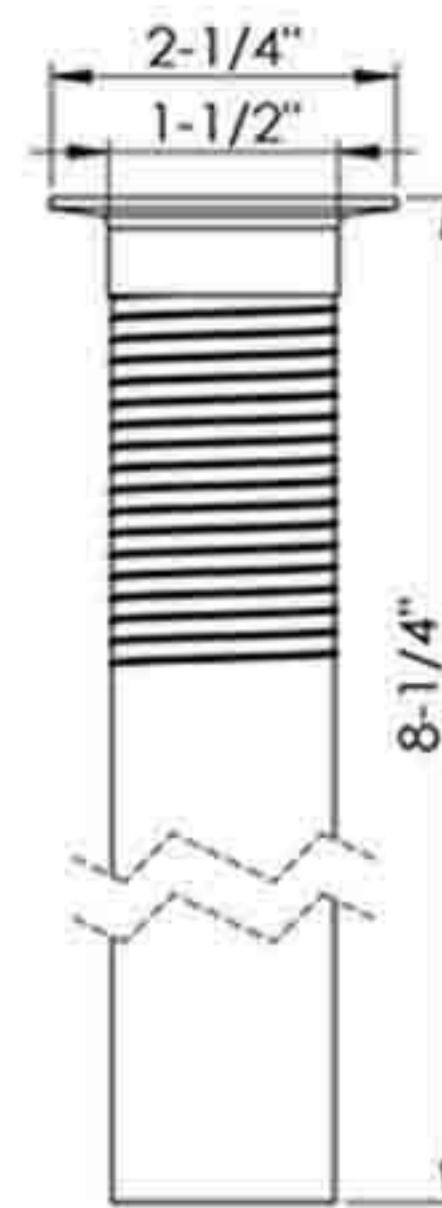

*Brass body with brass nut and brass tailpiece

B29-07

Lavatory sink lift & turn pop-up drain
With oval overflow holes
With 1-1/4" tailpiece
Heavy duty brass construction
Fits 1-5/8" sink drain hole
Finish: CP, SN, PVD, ORB
Antique brass, Black
50pcs/20kgs/21kgs/2cufts