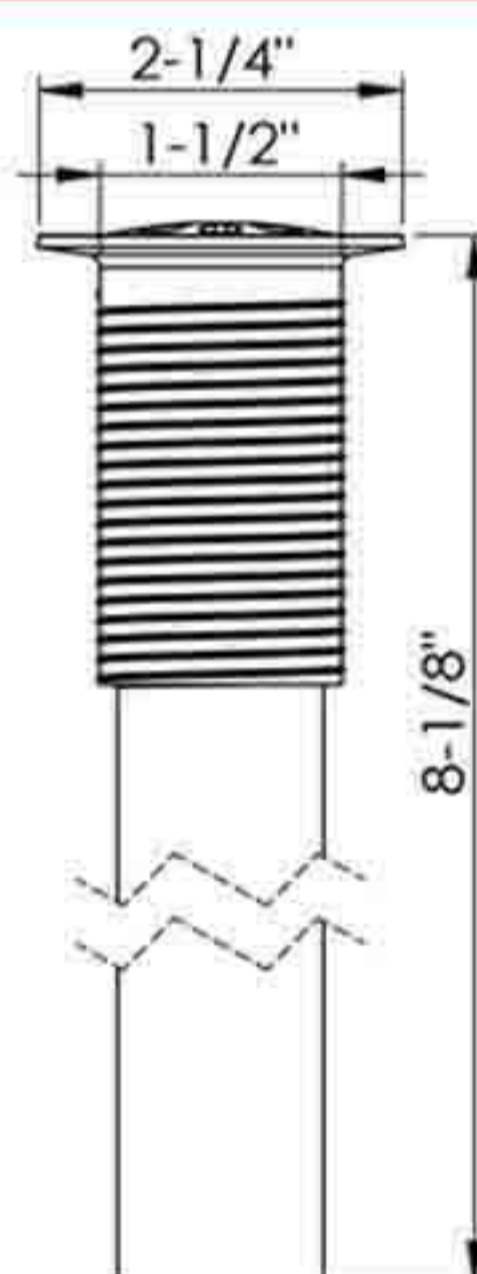

04-036

Lavatory sink non-closing grid drain
Without overflow holes
With 1-1/4" tailpiece
Heavy duty brass construction
Fits 1-5/8" sink drain hole
Finish: CP, SN, PVD, ORB
Antique brass, Black
50pcs/14.5kgs/15.5kgs/2cufts