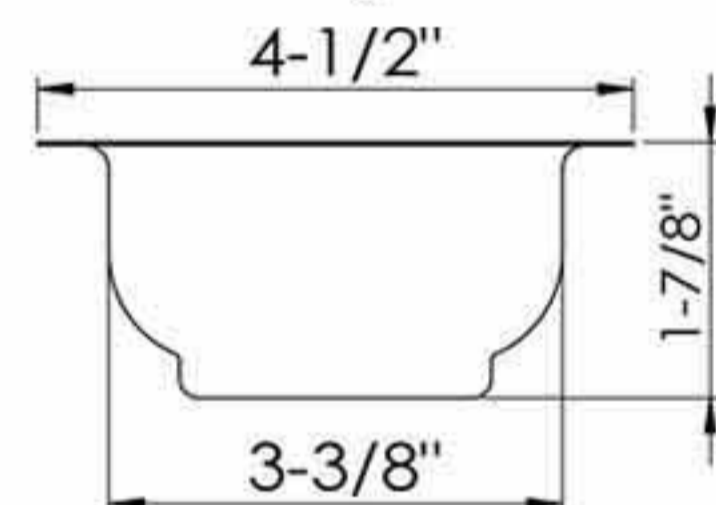

D78-003
4-1/2" Duo deep cup sink strainer
Replaceable S.S. basket
with arrow clip post
Brass lock nut
Brass coupling nut
50pcs/18kgs/19kgs/2.3cufts
D78-003-BS Basket only