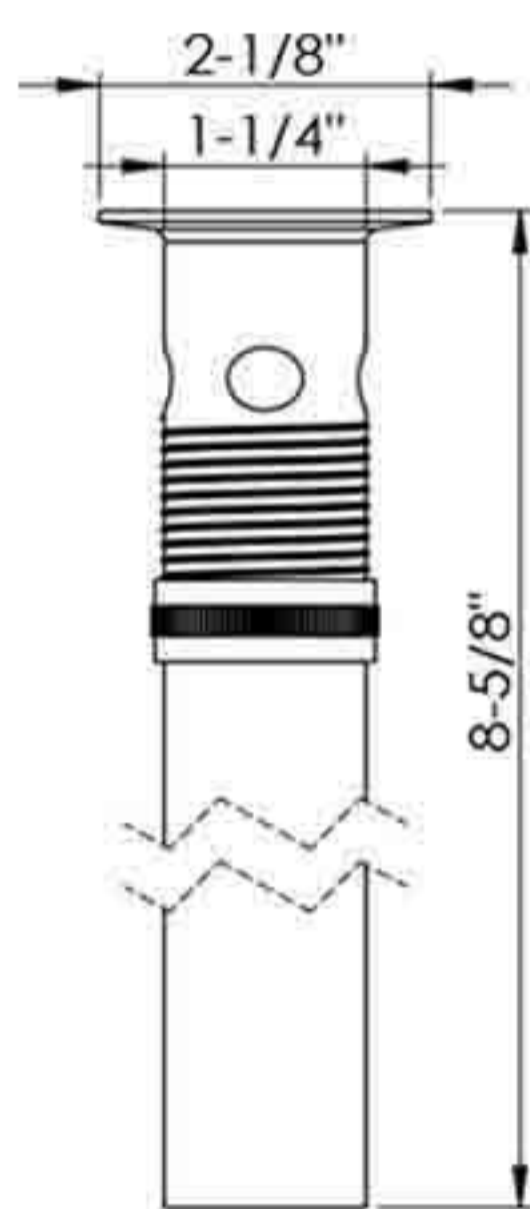

B29-11

Lavatory sink pull-out plug drain
With oval overflow holes
With 1-1/4" tailpiece
With black rubber stopper and brass chain
Brass construction
Fits 1-1/2" sink drain hole
Finish: CP
50pcs/12kgs/13kgs/2cufts